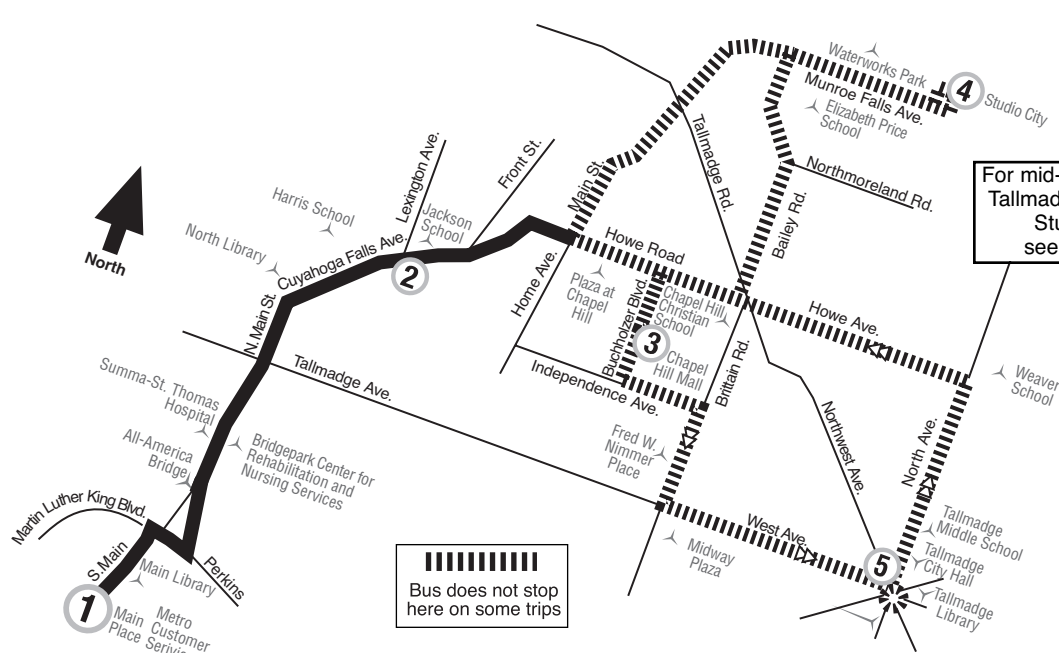

7 Cuyahoga Falls Ave.

FROM
Downtown

For mid-day service to Tallmadge Circle and Studio City, see Route 59

Bus does not stop here on some trips

FROM
Downtown

MLK JR. Day
January 15, 2007

Monday – Friday
(Times shown below are departure times)

	1 Main Place	2 Lexington Avenue	3 Chapel Hill Mall	4 Studio City	5 Tallmadge Circle	Bus continues to...	
AM	5:30	5:40	5:50	6:05	7 Cuyahoga Falls Ave.	☎
	6:20	6:30	6:40	6:50	7 Cuyahoga Falls Ave.	
	6:50	7:00	7:15	7 Cuyahoga Falls Ave.	
	7:20	7:30	7:45	7:55	7 Cuyahoga Falls Ave.	☎
	7:55	8:05	8:20	59 Chapel Hill Mall Circulator	
	8:25	8:35	8:50	7 Cuyahoga Falls Ave.	☎
	9:53	10:03	10:18	7 Cuyahoga Falls Ave.	☎
PM	11:15	11:25	11:40	7 Cuyahoga Falls Ave.	
	12:30	12:40	12:55	7 Cuyahoga Falls Ave.	
	1:09	1:19	1:35	7 Cuyahoga Falls Ave.	☎
	3:07	3:17	3:32	7 Cuyahoga Falls Ave.	
	3:55	4:07	4:17	59 Chapel Hill Mall Circulator	☎
	4:15	4:25	4:40	7 Cuyahoga Falls Ave.	☎
	4:50	5:00B	5:15	7 Cuyahoga Falls Ave.	
	5:25	5:35	5:45	7 Cuyahoga Falls Ave.	☎
	5:50	6:00	6:17	6:38	Ends	
	6:20	6:30	6:45	7 Cuyahoga Falls Ave.	☎
	7:30	7:40	7:50	8:00	7 Cuyahoga Falls Ave.	☎
8:40	8:50	9:00	9:10	7 Cuyahoga Falls Ave.	☎	

FROM
Downtown

Monday – Friday Notes: Bus does not stop ☎ Trip does not run on this holiday
B Bus does not travel on Howe. Travels to Studio City using Main to Newberry to Munroe Falls Avenue.

Saturday
(Times shown below are departure times)

	1 Main Place	2 Lexington Avenue	3 Chapel Hill Mall	4 Studio City	5 Tallmadge Circle	Bus continues to...	
AM	7:00	7:10	7:20	7:30	7 Cuyahoga Falls Ave.	
	8:20	8:30	8:40	8:50	7 Cuyahoga Falls Ave.	
	9:40	9:50	10:00	10:10	7 Cuyahoga Falls Ave.	
PM	11:00	11:10B	11:25	7 Cuyahoga Falls Ave.	
	12:20	12:30	12:40	12:50	7 Cuyahoga Falls Ave.	
	1:40	1:50	2:00	2:10	7 Cuyahoga Falls Ave.	
	3:00	3:10	3:20	3:30	7 Cuyahoga Falls Ave.	
	4:20	4:30B	4:45	7 Cuyahoga Falls Ave.	
	5:40	5:50	6:00	6:10	7 Cuyahoga Falls Ave.	
	7:00	7:10B	7:25	7 Cuyahoga Falls Ave.	