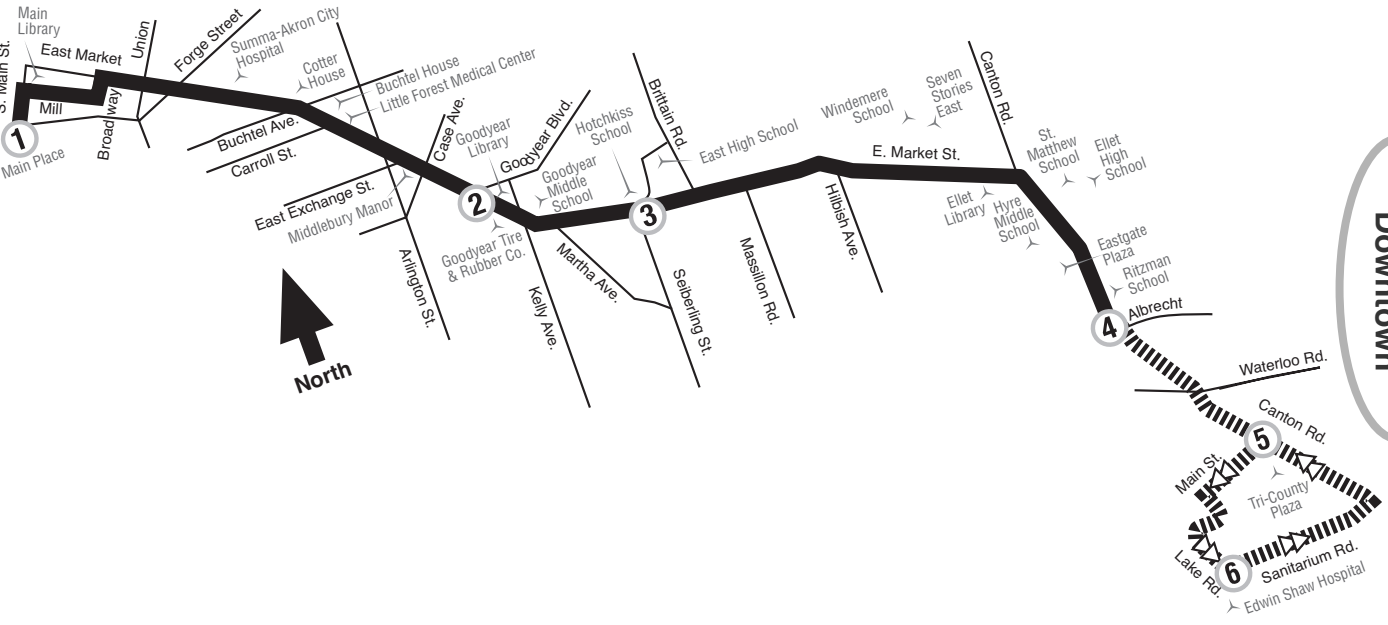

6 East Market / Lakemore

FROM
Downtown

FROM
Downtown

(Times shown below are departure times)
Monday – Friday

	1 Main Place	2 Goodyear & E. Market	3 E. Market & Seiberling	4 Canton & Albrecht	5 Tri-County Plaza	6 Edwin Shaw Hospital	Bus continues to...	MLK JR. Day January 15, 2007
AM	5:30	5:38	5:40	5:48	5:53	5:58	6 E. Market/Lakemore	☹
	6:20	6:30	6:32	6:40	6:45	6:50	6 E. Market/Lakemore	
	6:40	6:50	6:52	7:00	7:06	7:11	6 E. Market/Lakemore	☹
	7:20	7:30	7:32	7:42	7:46	7:50	6 E. Market/Lakemore	☹
	8:05	8:15	8:17	8:25	8:31	8:36	6 E. Market/Lakemore	☹
	8:34	8:44	8:46	8:54	8:59	9:04	6 E. Market/Lakemore	
	9:41	9:51	9:53	10:03	10:08	10:17	6 E. Market/Lakemore	
PM	10:27	10:37	10:39	10:49	10:54	11:05	6 E. Market/Lakemore	☹
	11:31	11:41	11:43	11:53	11:58	12:12	6 E. Market/Lakemore	
	12:31	12:41	12:43	12:53	12:58	1:13	6 E. Market/Lakemore	☹
	1:28	1:38	1:40	1:50	1:55	2:20	6 E. Market/Lakemore	☹
	2:53	3:05	3:07	3:12	3:17	3:22	6 E. Market/Lakemore	☹
	3:48	4:00	4:02	4:07	4:12	4:17	6 E. Market/Lakemore	
	4:35	4:47	4:49	4:59	5:04	5:09	6 E. Market/Lakemore	☹
	5:28	5:38	5:40	5:48	5:51	5:59	Ends	☹
	5:50	6:02	6:04	6:14	6:19	6:24	6 E. Market/Lakemore	
	7:30	7:40	7:42	7:48	7:53	7:58	6 E. Market/Lakemore	☹
	8:40	8:50	8:52	8:58	9:03	9:08	6 E. Market/Lakemore	☹
	9:50	10:00	10:02	10:08	10:13	10:18	6 E. Market/Lakemore	☹
	11:00	11:09	11:11	11:18	11:23	11:30	Ends	☹

Monday – Friday Notes: ..... Bus does not stop ☹ Trip does not run on this holiday

(Times shown below are departure times)
Saturday

	1 Main Place	2 Goodyear & E. Market	3 E. Market & Seiberling	4 Canton & Albrecht	5 Tri-County Plaza	6 Edwin Shaw Hospital	Bus continues to...
AM	6:00	6:10	6:12	6:20	.....	.....	6 E. Market/Lakemore
	7:00	7:10	7:12	7:20	7:26	7:31	6 E. Market/Lakemore
	8:20	8:30	8:32	8:40	8:46	8:51	Ends
	9:40	9:50	9:52	10:00	10:06	10:11	6 E. Market/Lakemore
PM	11:00	11:10	11:12	11:20	11:26	11:31	6 E. Market/Lakemore
	12:20	12:30	12:32	12:40	12:46	12:51	6 E. Market/Lakemore
	1:40	1:50	1:52	2:00	2:06	2:11	6 E. Market/Lakemore
	3:00	3:10	3:12	3:20	3:26	3:31	6 E. Market/Lakemore
	4:20	4:30	4:32	4:40	4:46	4:51	6 E. Market/Lakemore
	5:40	5:50	5:52	6:00	6:06	6:11	6 E. Market/Lakemore
	7:00	7:10	7:12	7:20	7:26	7:31	6 E. Market/Lakemore
	8:20	8:30	8:32	8:40	8:46	8:51	6 E. Market/Lakemore
	9:40	9:50	9:52	10:00	.....	.....	Ends

Saturday Notes: ..... Bus does not stop

(Times shown below are departure times)
Sunday

	1 Main Place	2 Goodyear & E. Market	3 E. Market & Seiberling	4 Canton & Albrecht	5 Tri-County Plaza	6 Edwin Shaw Hospital	Bus continues to...
AM	9:40	9:50	9:52	10:00	10:06	10:11	6 E. Market/Lakemore
	11:00	11:10	11:12	11:20	11:26	11:31	6 E. Market/Lakemore
PM	12:20	12:30	12:32	12:40	12:46	12:51	6 E. Market/Lakemore
	1:40	1:50	1:52	2:00	2:06	2:11	6 E. Market/Lakemore
	3:00	3:10	3:12	3:20	3:26	3:31	6 E. Market/Lakemore
	4:20	4:30	4:32	4:40	4:46	4:51	6 E. Market/Lakemore
	5:40	5:50	5:52	6:00	6:06	6:11	6 E. Market/Lakemore
	7:00	7:10	7:12	7:20	7:26	7:31	Ends

6 East Market / Lakemore

Effective: January 14, 2007

With Service To: