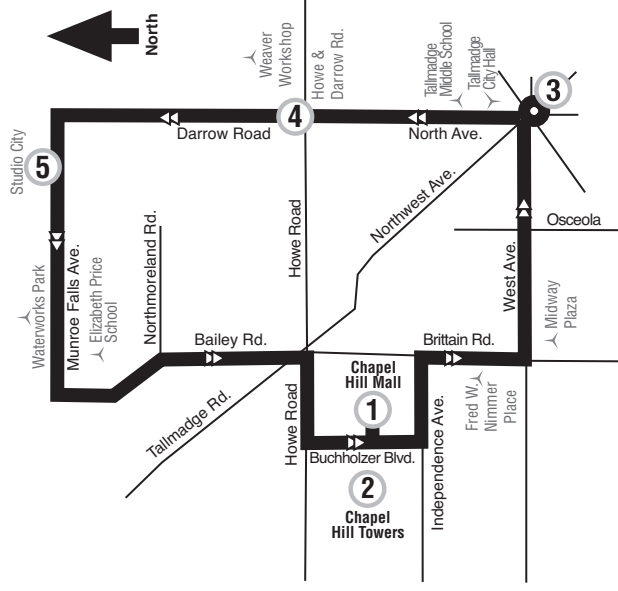

## Lineups

• At certain times, buses meet and **Line-up** in a row downtown so that riders can easily transfer from one bus to another. See the timetable in the bus schedules for line-up times.

# 59 Chapel Hill Circulator

(Times shown below are departure times)  
**Monday – Friday**

	1 Chapel Hill Mall	2 Chapel Hill Towers	3 Tallmadge Circle	4 Howe Road/Darrow Road	5 Studio City	2 Chapel Hill Towers	1 Chapel Hill Mall	Bus continues to...
AM	8:25	....	8:37	8:40	8:46	....	8:57	59 Chapel Hill Circulator
	9:12B	....	9:22	9:25	9:31	9:41	9:46	59 Chapel Hill Circulator
	9:55	....	10:07	10:11	10:17	10:27	10:32	59 Chapel Hill Circulator
	10:40	10:44	10:53	10:56	11:12	11:22	11:27	59 Chapel Hill Circulator
PM	11:40	11:44	11:54	11:57	<b>12:14</b>	<b>12:24</b>	<b>12:28</b>	59 Chapel Hill Circulator
	<b>12:40</b>	<b>12:44</b>	<b>12:54</b>	<b>12:57</b>	<b>1:14</b>	<b>1:24</b>	<b>1:28</b>	59 Chapel Hill Circulator (M)
	<b>1:40</b>	<b>1:44</b>	<b>1:54</b>	<b>1:57</b>	<b>2:14</b>	<b>2:24</b>	<b>2:28</b>	59 Chapel Hill Circulator
	<b>2:44</b>	<b>2:48</b>	<b>2:58</b>	<b>3:01</b>	<b>3:08</b>	....	<b>3:22</b>	7 Cuyahoga Falls Ave.
	<b>4:25B</b>	<b>4:30</b>	<b>4:45</b>	<b>4:49</b>	<b>4:55</b>	....	<b>5:10</b>	59 Chapel Hill Circulator
	<b>5:20</b>	....	<b>5:35</b>	<b>5:39</b>	<b>5:45</b>	....	<b>5:57</b>	Ends (M)
	<b>6:20</b>	....	<b>6:32</b>	<b>6:36</b>	<b>6:42</b>	....	<b>6:50</b>	10 Howard/Portage Trail (M)