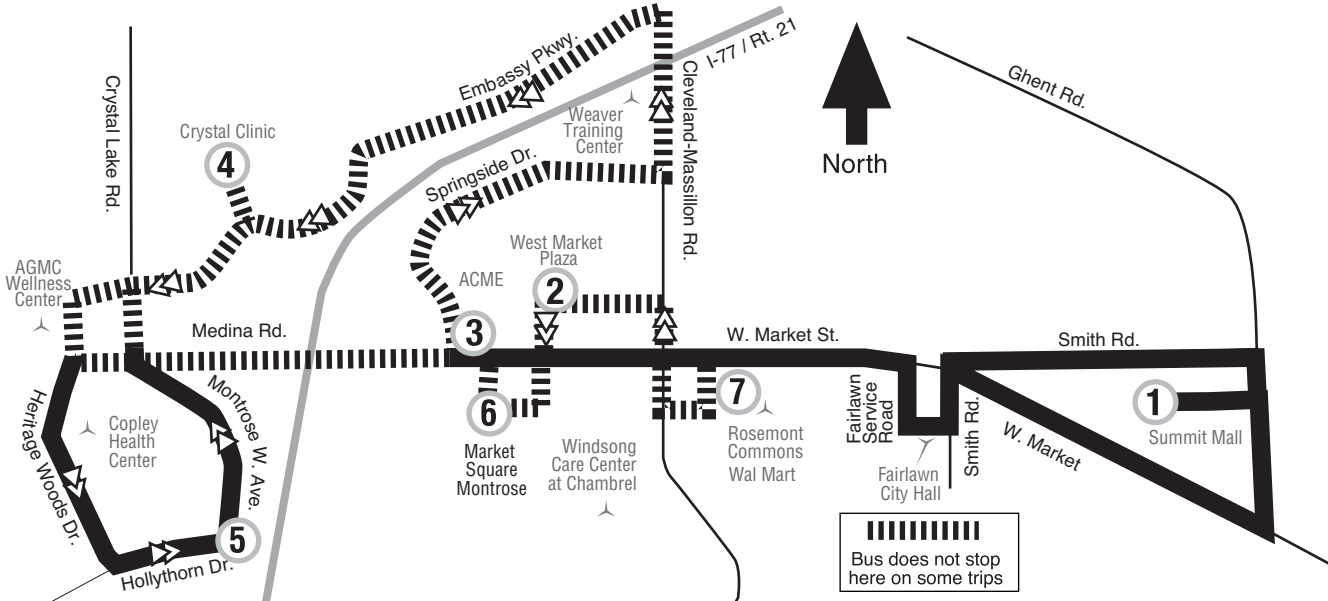

50 Montrose Circulator

Monday – Friday
(Times shown below are departure times)

	1 Summit Mall	2 West Market Plaza/TJ Max	3 Medina Road/Springside	4 Crystal Clinic	5 Montrose West & Hollythorn	6 Market Square/Montrose	7 WallMart Rosemont Commons	1 Summit Mall	Bus continues to...
AM	6:21	6:25	6:30	6:30	50 Montrose Circulator to Summit Mall
	6:48	6:54	7:00	7:05	7:10	7:15	7:19	7:25	50 Montrose Circulator to Summit Mall
	7:32	7:38W	7:44	7:51	8:04	8:09	8:15	50 Montrose Circulator to Summit Mall
	8:32	8:40	8:46	8:53	9:06	9:11	9:17	50 Montrose Circulator to Summit Mall
	9:22	9:30	9:36W	9:43	9:50	9:56	10:01	10:07	50 Montrose Circulator to Summit Mall
	10:22	10:30	10:36	10:43	10:50	10:56	11:01	11:07	50 Montrose Circulator to Summit Mall
	11:22	11:30	11:36	11:43	11:50	11:56	12:01	12:07	50 Montrose Circulator to Summit Mall
PM	12:22	12:30	12:37	12:43	12:50	12:56	1:01	1:07	50 Montrose Circulator to Summit Mall
	1:22	1:30	1:34	1:42	1:49	1:55	Ends
	1:55	2:00	2:06	50 Montrose Circulator to Summit Mall
	2:22	2:33	2:41	2:48	2:54	2:59	3:06	50 Montrose Circulator to Summit Mall
	3:29	3:36	3:40	3:48	3:54W	4:11	4:17	50 Montrose Circulator to Summit Mall
	4:32	4:40	4:44	4:52	4:59	5:05	5:12	50 Montrose Circulator to Summit Mall
	5:32	5:40	5:44	5:52	5:59	6:05	6:10	6:16	50 Montrose Circulator to Summit Mall
	6:02	6:10	6:14	6:22	6:29	6:35	6:40	6:46	50 Montrose Circulator to Summit Mall
	6:52	6:58	7:02	7:14	7:20	7:25	7:29	50 Montrose Circulator to Summit Mall
	7:32	7:41	7:43	7:55	8:00	8:05	8:10	50 Montrose Circulator to Summit Mall
	8:19	8:27	8:31	8:46	8:52	8:57	9:03	50 Montrose Circulator to Summit Mall
	9:32	9:40	9:45	9:59	10:05	10:10	10:16	50 Montrose Circulator to Summit Mall
	10:25	10:33	10:38	10:52	10:58	11:03	11:09	50 Montrose Circulator to Summit Mall
	11:25	11:31	11:35	11:47	11:53	11:58	12:00	50 Montrose Circulator to Summit Mall
AM	12:02	12:13	12:19	12:24	12:30	1 W. Market