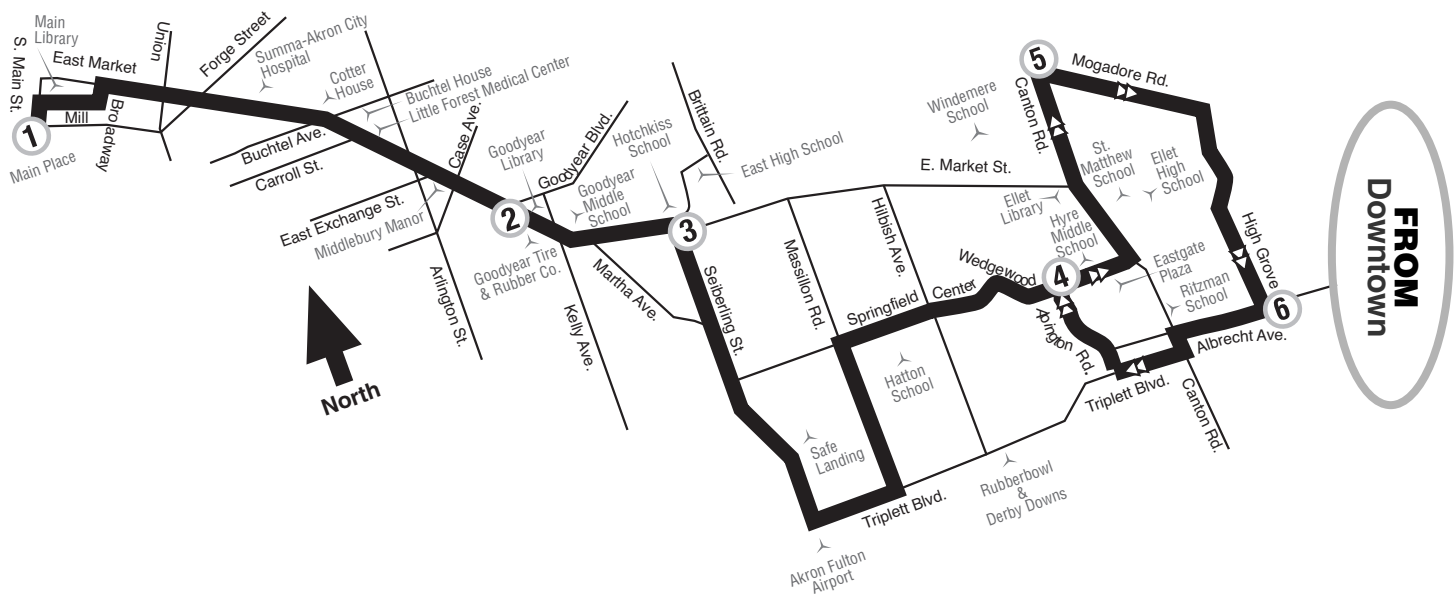

5 East Market / Ellet

FROM
Downtown

FROM
Downtown

MLK JR. Day
January 15, 2007

(Times shown below are departure times)
Monday – Friday

- ① Main Place
- ② Goodyear & E. Market
- ③ E. Market & Seiberling
- ④ Wedgewood & Canton
- ⑤ Canton & Mogadore Rd.
- ⑥ Albrecht & High Grove

FROM
Downtown

🚫 Trip does not run on this holiday

(Times shown below are departure times)
Saturday

- ① Main Place
- ② Goodyear & E. Market
- ③ E. Market & Seiberling
- ④ Wedgewood & Canton
- ⑤ Canton & Mogadore Rd.
- ⑥ Albrecht & High Grove

FROM
Downtown

	①	②	③	④	⑤	⑥	Bus continues to...	
AM	9:00	9:10	9:12	9:36	9:39	9:46	5 E. Market/Ellet to Downtown	
	10:20	10:30	10:32	10:56	10:59	11:06	5 E. Market/Ellet to Downtown	
PM	11:40	11:50	11:52	12:16	12:19	12:26	5 E. Market/Ellet to Downtown	
	1:00	1:10	1:12	1:36	1:39	1:46	5 E. Market/Ellet to Downtown	
	2:20	2:30	2:32	2:56	2:59	3:06	5 E. Market/Ellet to Downtown	
	3:40	3:50	3:52	4:16	4:19	4:26	5 E. Market/Ellet to Downtown	
	5:00	5:10	5:12	5:36	5:39	5:46	5 E. Market/Ellet to Downtown	
	6:20	6:30	6:32	6:44	6:47	6:54	Ends	

FROM
Downtown

5 East Market / Ellet

Monday through Saturday Only

Effective: January 14, 2007

With Service To:

- Summa–City Hospital
- Goodyear Tire & Rubber
- Eastgate Plaza

All Metro Buses are wheelchair accessible