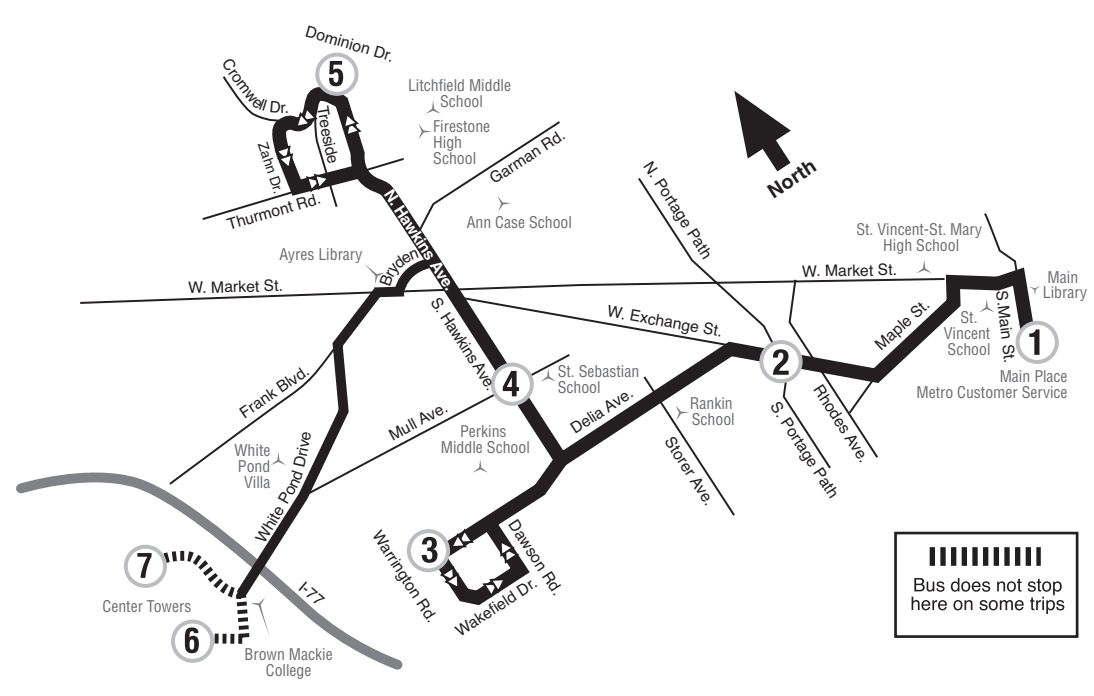

4 Delia / White Pond

FROM
Downtown

Bus does not stop here on some trips

FROM
Downtown

(Times shown below are departure times)
Monday – Friday

	1 Main Place	2 West Exchange & S. Portage Path	3 Delia & Warrington	4 Mull & S. Hawkins	5 Dominion & N. Hawkins	6 Center Towers	7 Park West	Bus continues to...	
AM	6:20X	6:29	6:33	6:40	6:45	To Summit Mall then 101 Richfield/Bath	
	7:00	7:09	7:20J	Ends	☎
	7:20	7:29	7:35	7:42	7:47	8:02	4 Delia/White Pond	☎
	7:50	7:59	8:05	8:10	8:15	8:30	4 Delia/White Pond	
	8:50	8:59	9:05	9:10	9:15	9:30	9:35	Ends	☎
	9:20	9:29	9:35	9:40	9:45	10:00	10:05	4 Delia/White Pond	☎
PM	9:50	9:59	10:05	10:10	10:15	10:30	10:35	4 Delia/White Pond	☎
	10:45	10:54	11:00	11:05	11:10	11:25	11:30	4 Delia/White Pond	☎
	11:50	11:59	12:05	12:12	12:17	12:30	12:35	4 Delia/White Pond	☎
	12:47	12:56	1:02	1:09	1:14	1:27	1:32	Ends	☎
	1:55	2:04	2:10	2:17	2:22	2:35	2:40	4 Delia/White Pond	
	3:07	3:16	3:22	3:27	3:32	3:47	3:52	4 Delia/White Pond	
	3:55	4:10	4:17	4:22	4:27	4:42	4 Delia/White Pond	☎
	4:25	4:34	4:41	4:46	4:51	5:10	Ends	
	5:05	5:14	5:21	5:26	5:31	5:45	Ends	
	5:50	5:59	6:07	6:12	6:17	6:30	4 Delia/White Pond	
	6:28	6:37	6:44	6:49	6:53	Ends	☎
	7:30X	7:39	7:43	7:50	7:55	Ends	☎

FROM
Downtown

FROM
Downtown

Saturday Notes:

(Times shown below are departure times)
Sunday

	1 Main Place	2 West Exchange & S. Portage Path	3 Delia & Warrington	4 Mull & S. Hawkins	5 Dominion & N. Hawkins	7 Park West	Bus continues to...	
AM	9:00	9:09	9:16	9:21	9:30	9:43	4 Delia/White Pond	
	11:00	11:09	11:16	11:21	11:30	11:43	4 Delia/White Pond	
PM	1:00	1:09	1:16	1:21	1:30	1:43	4 Delia/White Pond	
	3:00	3:09	3:16	3:21	3:30	3:43	4 Delia/White Pond	
	5:00	5:09	5:16	5:21	5:30	5:43	4 Delia/White Pond	
	7:00	7:09	7:16	7:21	7:30	7:43	Ends	