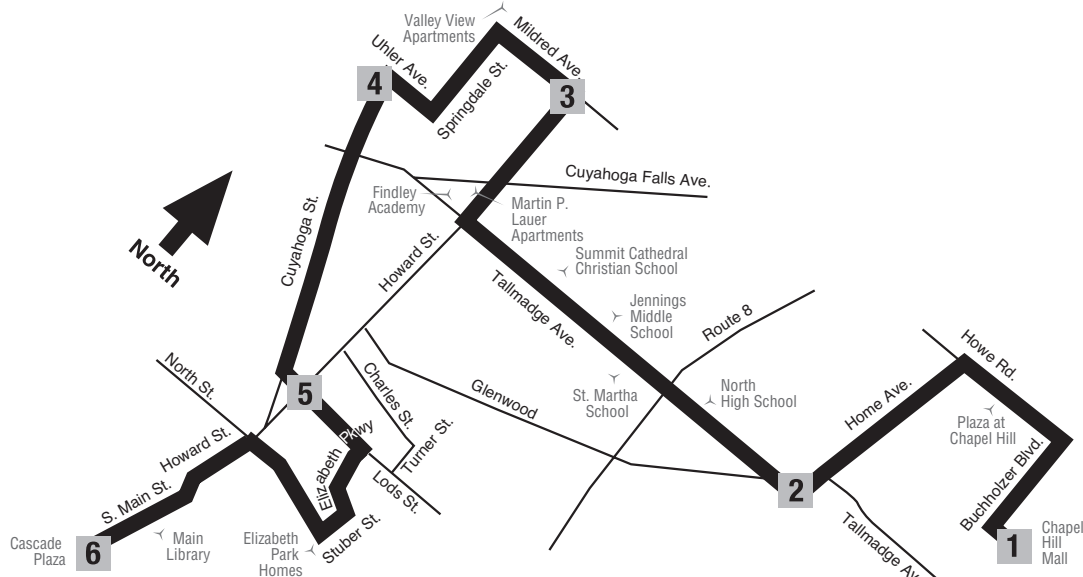

34 Cascade Village / Uhler

TO Downtown

(Times shown below are departure times)
Monday – Friday

	1 Chapel Hill Mall	2 Glenwood & Tallmadge	3 Howard & Mildred	4 Cuyahoga & Uhler	5 Howard & Lods	6 Cascade Plaza	Bus continues to...	MLK JR. Day January 15, 2007
AM	5:44	5:54	6:02	6:06	6:10	6:20	Line-up, then 18 Thornton/Manchester	
	6:12	6:22	6:30	6:34	6:40	6:50	18 Thornton/Manchester	☹
	6:40	6:50	6:58	7:02	7:08	7:20	Line-up, then 18 Thornton/Manchester	☹
	7:00	7:13	7:21	7:26	7:33	7:43	18 Thornton/Manchester	
	7:37	7:50	7:58	8:03	8:10	8:17	18 Thornton/Manchester	☹
	8:05	8:18	8:26	8:31	8:38	8:45	18 Thornton/Manchester	☹
	8:40	8:53	9:01	9:06	9:13	9:20	18 Thornton/Manchester	
	9:08	9:21	9:29	9:34	9:41	9:48	18 Thornton/Manchester	☹
	9:35	9:48	9:56	10:01	10:08	10:15	18 Thornton/Manchester	
	10:05	10:18	10:26	10:31	10:38	10:45	18 Thornton/Manchester	☹
	10:48	11:01	11:09	11:14	11:21	11:28	18 Thornton/Manchester	☹
PM	11:28	11:41	11:49	11:54	12:01	12:08	18 Thornton/Manchester	
	12:20	12:33	12:41	12:46	12:53	1:00	18 Thornton/Manchester	☹
	1:30	1:43	1:51	1:56	2:03	2:10	18 Thornton/Manchester	☹
	2:10	2:23	2:31	2:36	2:43	2:50	18 Thornton/Manchester	
	2:50	3:03	3:11	3:16	3:23	3:30	18 Thornton/Manchester	☹
	3:12	3:22	3:33	3:38	3:45	3:55	Line-up, then 18 Thornton/Manchester	☹
	3:55	4:08	4:16	4:21	4:28	4:35	18 Thornton/Manchester	
	4:38	4:51	4:59	5:04	5:11	5:18	6 East Market/Lakemore	☹
	5:08	5:20	5:28	5:33	5:40	5:50	Line-up, then 18 Thornton/Manchester	
	5:36	5:48	5:56	6:01	6:08	6:20	Line-up, then 18 Thornton/Manchester	☹
	6:55	7:05	7:11	7:14	7:20	7:30	Line-up, then 18 Thornton/Manchester	☹
	8:06	8:16	8:22	8:25	8:30	8:40	Line-up, then 18 Thornton/Manchester	☹
	9:16	9:26	9:32	9:35	9:40	9:50	Line-up, then 18 Thornton/Manchester	☹

Monday – Friday Notes:

☹ Trip does not run on this holiday

(Times shown below are departure times)
Saturday

	1 Chapel Hill Mall	2 Glenwood & Tallmadge	3 Howard & Mildred	4 Cuyahoga & Uhler	5 Howard & Lods	6 Cascade Plaza	Bus continues to...
AM	6:23	6:33	6:41	6:44	6:50	7:00	Line-up, then 18 Thornton/Manchester
	7:43	7:53	8:01	8:04	8:10	8:20	Line-up, then 18 Thornton/Manchester
	9:01	9:13	9:21	9:24	9:30	9:40	Line-up, then 18 Thornton/Manchester
	10:19	10:31	10:39	10:42	10:48	11:00	Line-up, then 18 Thornton/Manchester
PM	11:39	11:51	11:59	12:02	12:08	12:20	Line-up, then 18 Thornton/Manchester
	12:59	1:11	1:19	1:22	1:28	1:40	Line-up, then 18 Thornton/Manchester
	2:19	2:31	2:39	2:42	2:48	3:00	Line-up, then 18 Thornton/Manchester
	3:39	3:51	3:59	4:02	4:08	4:20	Line-up, then 18 Thornton/Manchester
	4:59	5:11	5:19	5:22	5:28	5:40	Line-up, then 18 Thornton/Manchester
	6:19	6:31	6:39	6:42	6:48	7:00	Line-up, then 18 Thornton/Manchester
	7:39	7:51	7:59	8:02	8:08	8:20	Line-up, then 18 Thornton/Manchester
	9:00	9:12	9:20	9:23	9:28	9:40	Line-up, then 18 Thornton/Manchester

(Times shown below are departure times)
Sunday