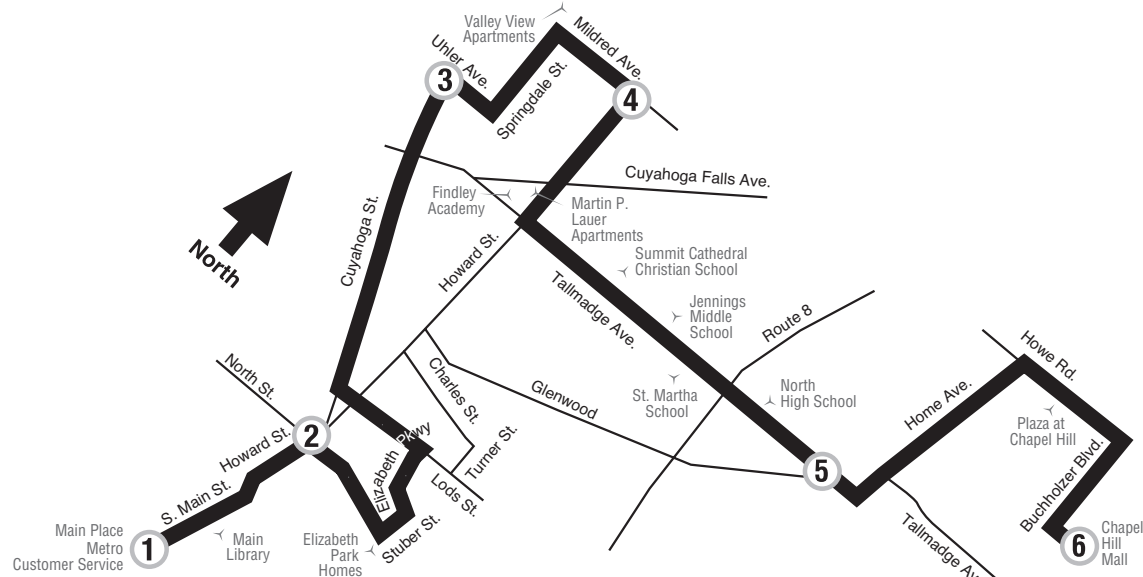

34 Cascade Village / Uhler

FROM
Downtown

FROM
Downtown

(Times shown below are departure times)
Monday – Friday

	1 Main Place	2 Howard & North	3 Cuyahoga & Uhler	4 Howard & Mildred	5 Glenwood & Tallmadge	6 Chapel Hill Mall	Bus continues to...	
AM	6:20	6:24	6:30	6:34	6:41	6:53	34 Cascade Village/Uhler to downtown	
	6:50	6:56	7:02	7:07	7:14	7:26	34 Cascade Village/Uhler to downtown	FROM
	7:20	7:26	7:32	7:37	7:44	7:57	34 Cascade Village/Uhler to downtown	Downtown
	7:50	7:56	8:02	8:07	8:14	8:26	34 Cascade Village/Uhler to downtown	
	8:20	8:26	8:32	8:37	8:44	8:56	34 Cascade Village/Uhler to downtown	
	8:50	8:56	9:02	9:07	9:14	9:26	34 Cascade Village/Uhler to downtown	
	9:20	9:26	9:32	9:37	9:44	9:56	34 Cascade Village/Uhler to downtown	
	10:00	10:06	10:12	10:17	10:24	10:36	34 Cascade Village/Uhler to downtown	
	10:40	10:46	10:52	10:57	11:04	11:16	34 Cascade Village/Uhler to downtown	
	11:30	11:36	11:42	11:47	11:54	12:06	34 Cascade Village/Uhler to downtown	
PM	12:10	12:16	12:22	12:27	12:34	12:46	Ends	
	12:50	12:56	1:02	1:07	1:14	1:26	34 Cascade Village/Uhler to downtown	FROM
	1:30	1:36	1:42	1:47	1:54	2:06	34 Cascade Village/Uhler to downtown	Downtown
	2:10	2:16	2:22	2:27	2:34	2:46	34 Cascade Village/Uhler to downtown	
	2:30	2:36	2:42	2:47	2:54	3:06	34 Cascade Village/Uhler to downtown	
	3:25	3:31	3:37	3:42	3:49	4:01	23 Portage/Graham	
	3:55	4:01	4:07	4:12	4:19	4:31	34 Cascade Village/Uhler to downtown	
	4:20	4:26	4:32	4:37	4:44	4:56	34 Cascade Village/Uhler to downtown	
	5:15	5:21	5:27	5:32	5:39	5:51	Ends	
	5:50	5:56	6:02	6:07	6:14	6:26	Ends	
	6:20	6:24	6:29	6:32	6:38	6:48	Ends	
	7:30	7:34	7:39	7:42	7:48	7:58	12 Tallmadge Hill	
	8:40	8:44	8:49	8:52	8:58	9:11	34 Cascade Village/Uhler to downtown	

MLK Jr. Day
January 15, 2007

Monday – Friday Notes:

🚫 Trip does not run on this holiday

(Times shown below are departure times)
Saturday

	1 Main Place	2 Howard & North	3 Cuyahoga & Uhler	4 Howard & Mildred	5 Glenwood & Tallmadge	6 Chapel Hill Mall	Bus continues to...	
AM	7:00	7:04	7:08	7:12	7:20	7:30	12 Tallmadge Hill to downtown	
	8:20	8:24	8:28	8:32	8:40	8:50	12 Tallmadge Hill to downtown	FROM
	11:00	11:04	11:08	11:12	11:20	11:30	12 Tallmadge Hill to downtown	Downtown
	12:20	12:24	12:28	12:32	12:40	12:50	12 Tallmadge Hill to downtown	
PM	1:40	1:44	1:48	1:52	2:00	2:10	12 Tallmadge Hill to downtown	
	3:00	3:04	3:08	3:12	3:20	3:30	12 Tallmadge Hill to downtown	
	4:20	4:24	4:28	4:32	4:40	4:50	12 Tallmadge Hill to downtown	
	5:40	5:44	5:48	5:52	6:00	6:10	12 Tallmadge Hill to downtown	
	7:00	7:04	7:08	7:12	7:20	7:30	12 Tallmadge Hill to downtown	
	8:20	8:24	8:28	8:32	8:40	8:50	12 Tallmadge Hill to downtown	
	9:40	9:44	9:48	9:52	10:00	10:10	Ends	

FROM
Downtown

(Times shown below are departure times)
Sunday