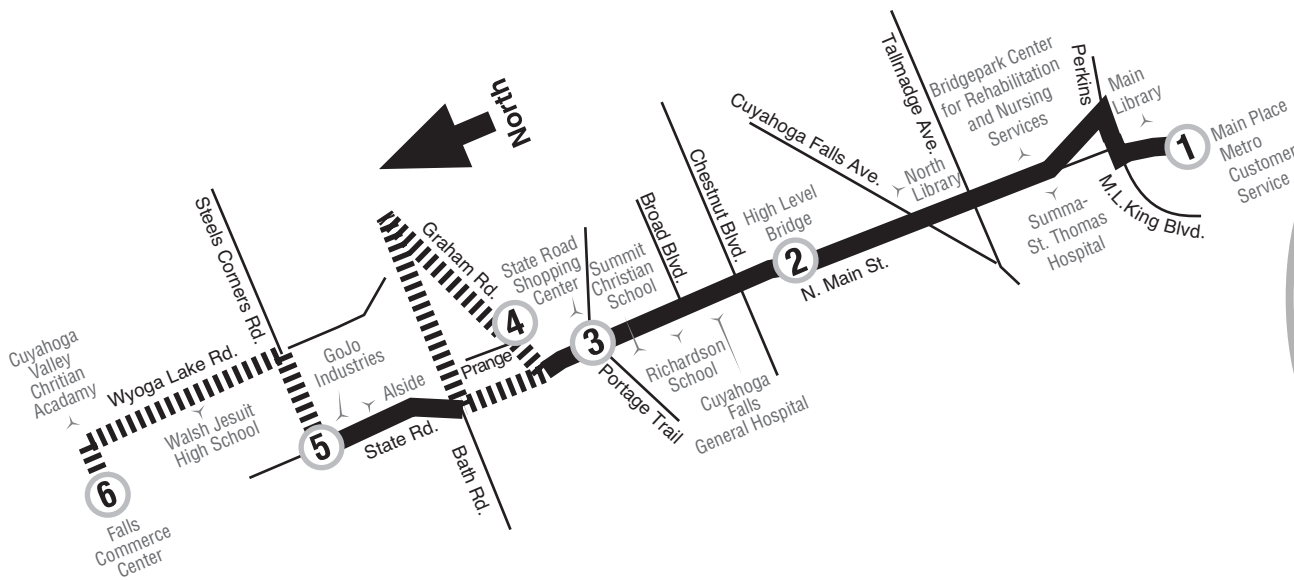

33 State Road / Wyoga Lake

**FROM
Downtown**

(Times shown below are departure times)
Monday – Friday

	1 Main Place	2 High Level Bridge	3 State & Portage Trail	4 Graham Rd. & Prange Drive	5 State & Steels Corners	6 Falls Commerce Center	Bus continues to...	FROM Downtown
AM	6:20	6:30	6:35	6:42	33 State Road/Wyoga Lake	MLK JR. Day January 15, 2007
	6:20	6:30	6:35	6:42	6:48	33 State Road/Wyoga Lake	
	7:20	7:32	7:37W	7:44	7:51	33 State Road/Wyoga Lake	
PM	1:35	1:47	1:52	1:56	2:02	2:08	33 State Road/Wyoga Lake	
	2:21	2:33	2:38	2:40	2:47	2:54	33 State Road/Wyoga Lake	
	8:40	8:50	8:55	9:04	9:10	Ends	
	9:50	10:00	10:05	10:13	10:19	33 State Road/Wyoga Lake	
	11:00	11:10	11:15	11:20	33 State Road/Wyoga Lake	

Monday – Friday Notes: Bus does not stop W This trip pulls into CVCA school days only ☹ Trip does not run on this holiday

(Times shown below are departure times)
Saturday

	1 Main Place	2 High Level Bridge	3 State & Portage Trail	4 Graham Rd. & Prange Drive	5 State & Steels Corners	6 Falls Commerce Center	Bus continues to...	FROM Downtown
AM	6:00	6:10	6:15	6:22	...	Ends	
	7:00	7:10	7:15	7:22	Ends	
PM	2:00	2:10	2:15	2:25	33 State/Wyoga Lake	
	3:00	3:10	3:15	3:18	3:25	33 State/Wyoga Lake	

Saturday Notes: Bus does not stop

33 State Road / Wyoga Lake

MONDAY THROUGH SATURDAY ONLY

Effective: January 14, 2007
With Service To:

- Summa-St. Thomas Hospital
- Cuyahoga Falls General Hospital
- State Road Shopping
- GoJo Industries
- Alside
- CVCA
- Walsh Jesuit

All Metro Buses are wheelchair accessible

METRO

Regional Transit Authority
416 Kenmore Blvd.
Akron, Ohio 44301
www.akronmetro.org

SERVING SUMMIT COUNTY

For information call

Monday through Friday (8:00 am – 5:30 pm)
Saturday and Sunday (9:00 am – 3:00 pm)