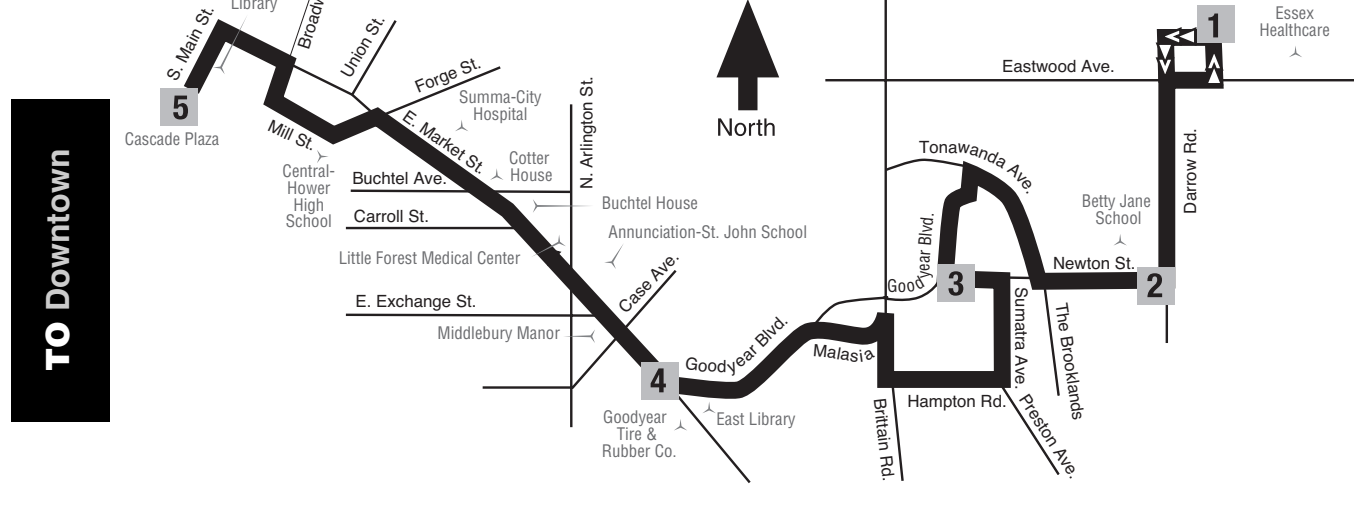

30 Goodyear / Darrow

(Times shown below are departure times)
Monday – Friday

TO Downtown

	1 K-Mart & ACME	2 Newton & Darrow	3 Newton & Goodyear	4 Goodyear & E. Market	5 Cascade Plaza	Bus continues to...	
AM	5:47	5:51	5:57	6:05	6:20	Line-up, then 9 Wooster / East Avenue	
	6:20	6:24	6:30	6:38	6:50	9 Wooster / East Avenue	🚫
	6:47	6:51	6:57	7:05	7:20	9 Wooster / East Avenue	🚫
	7:07	7:11	7:17	7:26	7:40	9 Wooster / East Avenue	
	8:10	8:14	8:20	8:28	8:40	9 Wooster / East Avenue	🚫
	9:00	9:04	9:10	9:18	9:30	9 Wooster / East Avenue	
	9:40	9:44	9:50	9:58	10:10	9 Wooster / East Avenue	🚫
PM	10:45	10:49	10:55	11:03	11:15	9 Wooster / East Avenue	🚫
	12:00	12:04	12:10	12:18	12:30	9 Wooster / East Avenue	
	12:57	1:01	1:07	1:15	1:27	9 Wooster / East Avenue	🚫
	2:13	2:17	2:23	2:31	2:43	Ends	
	3:17	3:21	3:27	3:35	3:55	Line-up, then 9 Wooster/East Avenue	🚫
	3:45	3:49	3:55	4:03	4:20	9 Wooster / East Avenue	🚫
	4:38	4:42	4:48	4:56	5:10	9 Wooster / East Avenue	🚫
	5:17	5:21	5:27	5:35	5:50	Line-up, then 9 Wooster/East Avenue	
	5:47	5:51	5:57	6:05	6:20	Line-up, then 9 Wooster/East Avenue	🚫
	7:00	7:04	7:10	7:18	7:30	Ends	🚫

TO Downtown

(Times shown below are departure times)
Sunday

TO Downtown

	1 K-Mart & ACME	2 Newton & Darrow	3 Newton & Goodyear	4 Goodyear & E. Market	5 Cascade Plaza	Bus continues to...	
AM	9:09	9:11	9:17	9:25	9:40	Line-up, then 9 Wooster / East Avenue	
	10:29	10:31	10:37	10:45	11:00	Line-up, then 9 Wooster / East Avenue	
PM	11:49	11:51	11:57	12:05	12:20	Line-up, then 9 Wooster / East Avenue	
	1:09	1:11	1:17	1:25	1:40	Line-up, then 9 Wooster / East Avenue	
	2:29	2:31	2:37	2:45	3:00	Line-up, then 9 Wooster / East Avenue	
	3:49	3:51	3:57	4:05	4:20	Line-up, then 9 Wooster / East Avenue	
	5:09	5:11	5:17	5:25	5:40	Line-up, then 9 Wooster / East Avenue	
	6:29	6:31	6:37	6:45	7:00	Line-up, then 9 Wooster / East Avenue	