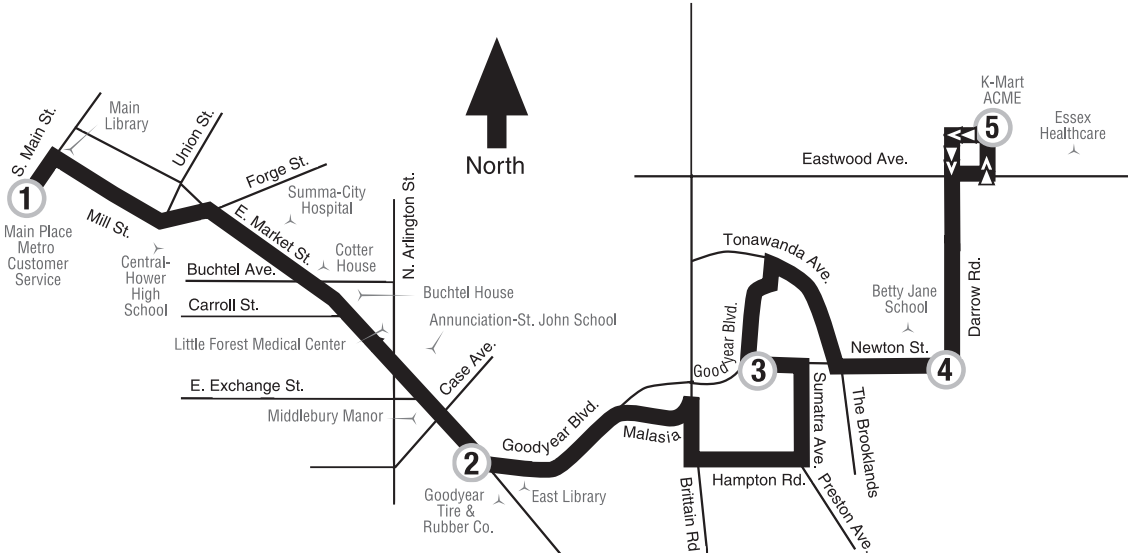

30 Goodyear / Darrow

FROM
Downtown

FROM
Downtown

(Times shown below are departure times)
Monday – Friday

	1 Main Place	2 Goodyear & E. Market	3 Newton & Goodyear	4 Newton & Darrow	5 K-Mart & ACME	Bus continues to...	
AM	6:20	6:32	6:40	6:46	6:49	30 Goodyear / Darrow to Downtown	
	7:20	7:32	7:40	7:46	7:51	30 Goodyear / Darrow to Downtown	☎
	7:50	8:02	8:10	8:16	8:21	Ends	
	8:25	8:37	8:45	8:51	8:56	30 Goodyear / Darrow to Downtown	☎
	8:58	9:10	9:18	9:24	9:28	30 Goodyear / Darrow to Downtown	☎
	10:03	10:15	10:23	10:29	10:33	30 Goodyear / Darrow to Downtown	☎
	10:37	10:49	10:57	11:03	11:07	Ends	
PM	11:18	11:30	11:38	11:44	11:48	30 Goodyear / Darrow to Downtown	☎
	12:15	12:27	12:35	12:41	12:45	30 Goodyear / Darrow to Downtown	
	1:31	1:43	1:51	1:57	2:01	30 Goodyear / Darrow to Downtown	☎
	2:30	2:43	2:51	2:57	3:01	30 Goodyear / Darrow to Downtown	☎
	3:00	3:13	3:21	3:27	3:31	30 Goodyear / Darrow to Downtown	☎
	3:55	4:07	4:15	4:21	4:26	30 Goodyear / Darrow to Downtown	☎
	4:20	4:35	4:43	4:49	4:53	30 Goodyear / Darrow to Downtown	☎
	5:00	5:13	5:21	5:27	5:31	30 Goodyear / Darrow to Downtown	☎
	5:50	6:03	6:11	6:17	6:21	Ends	
	6:20	6:33	6:39	6:45	6:49	30 Goodyear / Darrow to Downtown	☎

MLK JR. Day
January 15, 2007

FROM
Downtown

Monday – Friday Notes:

☎ Trip does not run on this holiday

(Times shown below are departure times)
Saturday

	1 Main Place	2 Goodyear & E. Market	3 Newton & Goodyear	4 Newton & Darrow	5 K-Mart & ACME	Bus continues to...	
AM	7:00	7:12	7:20	7:26	7:30	30 Goodyear / Darrow to Downtown	
	8:20	8:32	8:40	8:46	8:50	30 Goodyear / Darrow to Downtown	
	9:40	9:52	10:00	10:06	10:10	30 Goodyear / Darrow to Downtown	
	11:00	11:12	11:20	11:26	11:30	30 Goodyear / Darrow to Downtown	
PM	12:20	12:32	12:40	12:46	12:50	30 Goodyear / Darrow to Downtown	
	1:40	1:52	2:00	2:06	2:10	30 Goodyear / Darrow to Downtown	
	3:00	3:12	3:20	3:26	3:30	30 Goodyear / Darrow to Downtown	
	4:20	4:32	4:40	4:46	4:50	30 Goodyear / Darrow to Downtown	
	5:40	5:52	6:00	6:06	6:10	30 Goodyear / Darrow to Downtown	
	7:00	7:12	7:20	7:26	7:30	Ends	

FROM
Downtown

FROM
Downtown

(Times shown below are departure times)
Sunday

	1 Main Place	2 Goodyear & E. Market	3 Newton & Goodyear	4 Newton & Darrow	5 K-Mart & ACME	Bus continues to...	
AM	9:40	9:52	10:00	10:06	10:13	30 Goodyear / Darrow to Downtown	
	11:00	11:12	11:20	11:26	11:33	30 Goodyear / Darrow to Downtown	
PM	12:20	12:32	12:40	12:46	12:53	30 Goodyear / Darrow to Downtown	
	1:40	1:52	2:00	2:06	2:13	30 Goodyear / Darrow to Downtown	
	3:00	3:12	3:20	3:26	3:33	30 Goodyear / Darrow to Downtown	
	4:20	4:32	4:40	4:46	4:53	30 Goodyear / Darrow to Downtown	
	5:40	5:52	6:00	6:06	6:13	30 Goodyear / Darrow to Downtown	
	7:00	7:12	7:20	7:26	7:33	Ends	

FROM
Downtown

FROM
Downtown

30 Goodyear / Darrow

Effective: January 14, 2007

With Service To:

- Central-Hower High School
- Summa-City Hospital
- Little Forest and Middlebury Manor Nursing Homes
- Tallmadge K-Mart and ACME stores
- Goodyear Metro Park

All Metro Buses are wheelchair accessible

Regional Transit Authority
416 Kenmore Blvd.
Akron, Ohio 44301
www.akronmetro.org

SERVING SUMMIT COUNTY