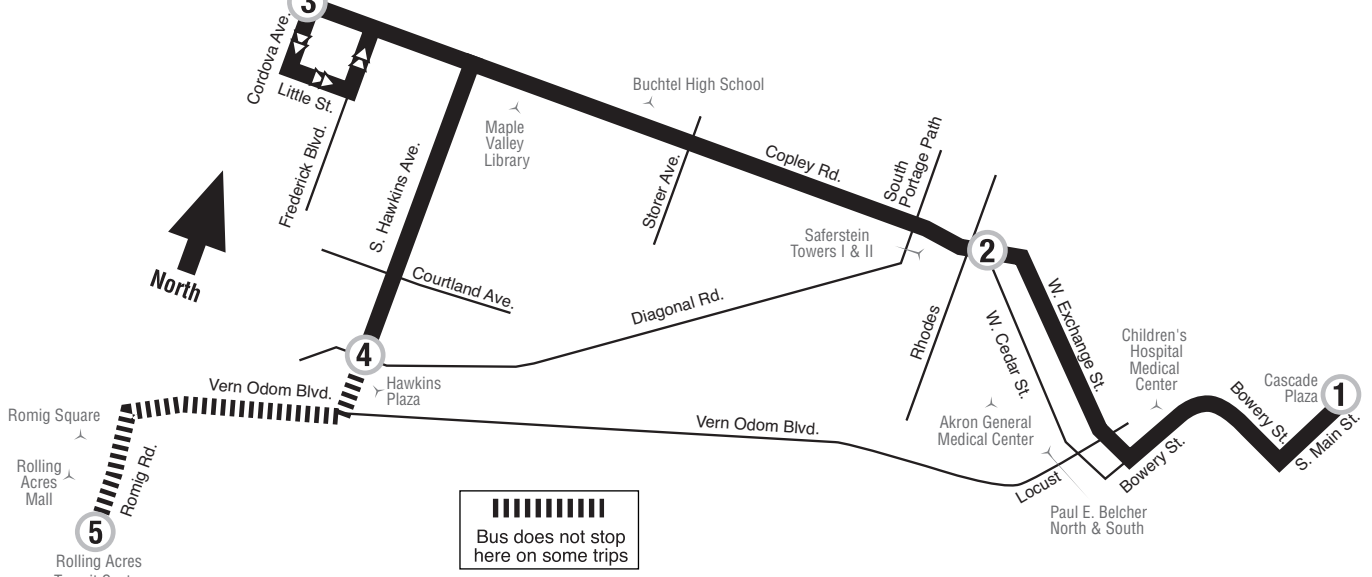

3 Copley Road/Hawkins

FROM
Downtown

Monday – Friday
(Times shown below are departure times)

	1 Cascade Plaza	2 Copley & Cedar	3 Copley & Cordova	4 S. Hawkins & Diagonal	5 Rolling Acres Transit Center	Bus continues to...	MLK JR. Day January 15, 2007
AM	6:20	6:28	6:35	6:40C	....	3 Copley Rd./Hawkins	
	6:40	6:48	6:55	7:00C	....	3 Copley Rd./Hawkins	☹
	7:00	7:08	7:15	7:20	7:27	3 Copley Rd./Hawkins	
	7:20	7:28	....	7:50C	....	Ends	☹
	7:30	7:38	7:48	7:54	7:59	3 Copley Rd./Hawkins	
	7:55	8:03	8:13	8:18	8:28	3 Copley Rd./Hawkins	☹
	8:35	8:43	8:51	8:56	9:02	3 Copley Rd./Hawkins	☹
	8:48	8:59	9:07	9:13	9:20	3 Copley Rd./Hawkins	☹
	9:18	9:26	9:34	9:39	9:46	3 Copley Rd./Hawkins	☹
	9:49	9:56	10:04	10:10	10:17	3 Copley Rd./Hawkins	
PM	10:19	10:27	10:37	10:43	10:50	3 Copley Rd./Hawkins	☹
	11:02	11:10	11:18	11:26	11:33	3 Copley Rd./Hawkins	
	11:21	11:29	11:37	11:43	11:50	3 Copley Rd./Hawkins	☹
	11:47	11:56	12:04	12:10	12:17	3 Copley Rd./Hawkins	
	12:16	12:24	12:32	12:38	12:45	3 Copley Rd./Hawkins	☹
	12:54	1:02	1:10	1:16	1:23	3 Copley Rd./Hawkins	
	1:36	1:44	1:52	1:58	2:05	3 Copley Rd./Hawkins	
	2:02	2:10	2:20	2:26	2:33	3 Copley Rd./Hawkins	
	2:43	2:48	2:58	3:04	3:11	Ends	☹
	3:18	3:26	3:36	3:42	3:49	3 Copley Rd./Hawkins	☹
	3:55	4:03	4:13	4:18	4:25	3 Copley Rd./Hawkins	☹
	3:55	4:03	4:13	4:18C	....	Ends	☹
	4:10	4:18	4:28	4:33	4:40	3 Copley Rd./Hawkins	☹
	4:35	4:43	4:53	4:58	5:05	Ends	
	5:00	5:08	5:18	5:23	5:30	3 Copley Rd./Hawkins	
	5:50	5:58	6:08	6:14	6:21	Ends	
	6:20	6:28	6:36	6:41	6:48	3 Copley Rd./Hawkins	☹
	7:30	7:38	7:46	7:51	7:56	3 Copley Rd./Hawkins	☹
8:40	8:48	8:56	9:01	9:06	3 Copley Rd./Hawkins	☹	
9:50	9:58	10:06	10:11	10:16	3 Copley Rd./Hawkins	☹	
11:00	11:10	11:18	11:23	11:30	Ends	☹	

Monday – Friday Notes: .... Bus does not stop
C Bus goes to Hawkins & Diagonal only (Does not go to Transit Center) ☹ Trip does not run on this holiday

Saturday
(Times shown below are departure times)

	1 Cascade Plaza	2 Copley & Cedar	3 Copley & Cordova	4 S. Hawkins & Diagonal	5 Rolling Acres Transit Center	Bus continues to...
AM	6:00	6:07	6:15	6:19C	....	3 Copley Rd./Hawkins
	7:00	7:07	7:15	7:19	7:26	3 Copley Rd./Hawkins
	8:20	8:27	8:35	8:39	8:46	3 Copley Rd./Hawkins
	9:00	9:07	9:15	9:19	9:26	3 Copley Rd./Hawkins
	9:40	9:47	9:55	9:59	10:06	3 Copley Rd./Hawkins
	10:20	10:27	10:35	10:39	10:46	3 Copley Rd./Hawkins
	11:00	11:07	11:15	11:19	11:26	3 Copley Rd./Hawkins
	11:40	11:47	11:55	11:59	12:06	3 Copley Rd./Hawkins
	12:20	12:27	12:35	12:39	12:46	3 Copley Rd./Hawkins
	1:00	1:07	1:15	1:19	1:26	3 Copley Rd./Hawkins
PM	1:40	1:47	1:55	1:59	2:06	3 Copley Rd./Hawkins
	2:20	2:27	2:35	2:39	2:46	3 Copley Rd./Hawkins
	3:00	3:07	3:15	3:19	3:26	3 Copley Rd./Hawkins
	3:40	3:47	3:55	3:59	4:06	3 Copley Rd./Hawkins
	4:20	4:27	4:35	4:39	4:46	3 Copley Rd./Hawkins
	5:00	5:07	5:15	5:19	5:26	3 Copley Rd./Hawkins
	5:40	5:47	5:55	5:59	6:06	3 Copley Rd./Hawkins
	6:20	6:27	6:35	6:39	6:46	Ends
	7:00	7:07	7:15	7:19	7:26	3 Copley Rd./Hawkins
	8:20	8:27	8:35	8:39	8:46	3 Copley Rd./Hawkins
9:40	9:47	9:55	9:59	10:06	Ends