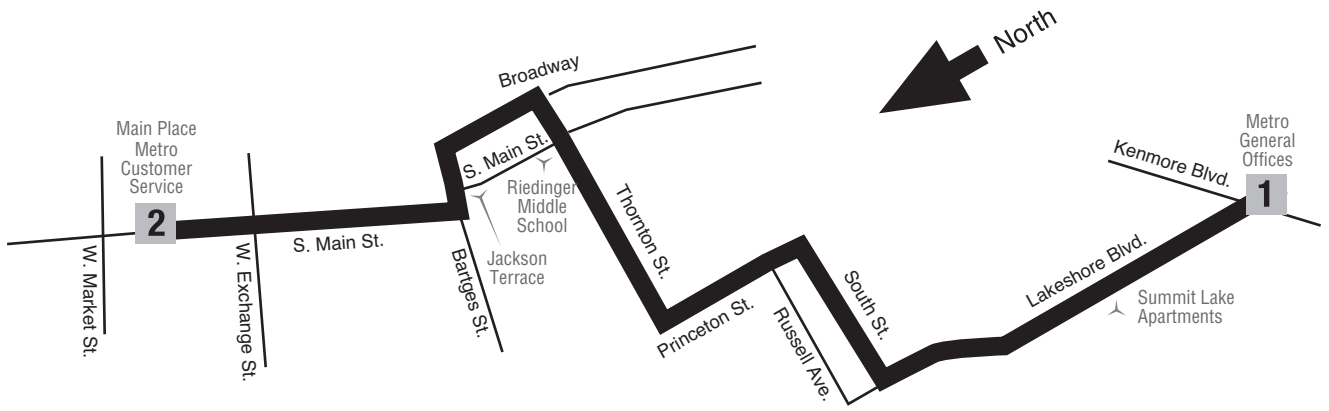

Weatherline®
A Reg. U.S. Pat. & Tm. Off.

Time, Temp & Forecast
(330) 869-8686
METRO RTA of Summit County
Updated by 1590 WAKR

24 Lakeshore

TO Downtown

(Times shown below are departure times)
Monday – Friday

| | 1 Kenmore & Lakeshore | 2 Main Place | Bus continues to... | |
|----|-----------------------|--------------|-------------------------------|---|
| AM | 6:00 | 6:20 | Line-up, then 103 Stow/Hudson | |
| | 6:55 | 7:20 | 28 Merriman Valley | 🚫 |
| | 8:10 | 8:30 | 28 Merriman Valley | |
| | 9:55 | 10:15 | 24 Lakeshore | 🚫 |
| | 11:05 | 11:25 | 110 Green/Springfield | |
| PM | 12:15 | 12:35 | 24 Lakeshore | 🚫 |
| | 1:15 | 1:35 | 24 Lakeshore | 🚫 |
| | 2:45 | 3:00 | 102 Northfield/Twinsburg | 🚫 |
| | 4:05 | 4:25 | 24 Lakeshore | |
| | 4:45 | 5:05 | 24 Lakeshore | |
| | 5:35 | 5:50 | 12 Tallmadge Hill | |

TO Downtown

MLK JR. Day
January 15, 2007

TO Downtown

🚫 Trip does not run on this holiday