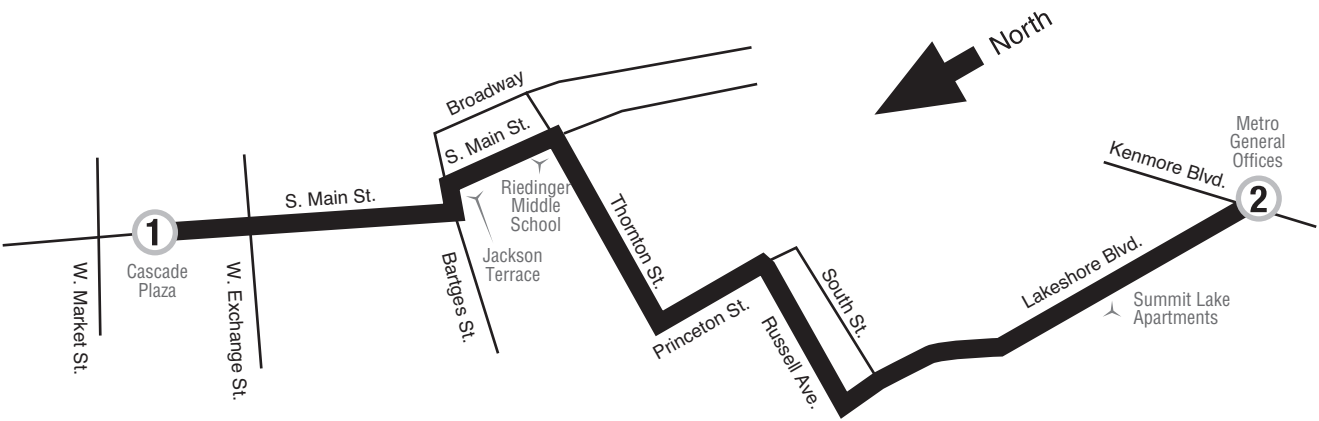

24 Lakeshore

**FROM
Downtown**

**FROM
Downtown**

Monday – Friday
(Times shown below are departure times)

	1 Cascade Plaza	2 Kenmore & Lakeshore	Bus continues to...	
AM	7:45	8:00	24 Lakeshore to downtown	
	8:20	8:35	Ends	☹
	9:35	9:50	24 Lakeshore to downtown	
	10:20	10:35	Ends	☹
PM	10:40	11:00	24 Lakeshore to downtown	
	11:45	12:05	24 Lakeshore to downtown	☹
	12:45	1:05	24 Lakeshore to downtown	☹
	1:45	2:05	Ends	☹
	3:35	4:05	24 Lakeshore to downtown	
	4:30	4:45	24 Lakeshore to downtown	
	5:10	5:25	24 Lakeshore to downtown	
	5:50	6:05	Ends	
	6:20	6:35	Ends	☹
	7:30	7:45	Ends	☹
	8:40	8:51	Ends	☹
	9:50	10:05	Ends	☹

MLK JR. Day
January 15, 2007

☹ Trip does not run on this holiday

24 Lakeshore

WEEKDAYS ONLY

Effective: January 14, 2007

With Service To:

- Summit Lake Apartments
- Riedinger Middle School
- Jackson Terrace Apts.
- METRO Administrative Offices

All Metro Buses are wheelchair accessible

METRO

Regional Transit Authority
416 Kenmore Blvd.
Akron, Ohio 44301
www.akronmetro.org

SERVING SUMMIT COUNTY

For information call

Monday through Friday (8:00 am – 5:30 pm)
Saturday and Sunday (9:00 am – 3:00 pm)