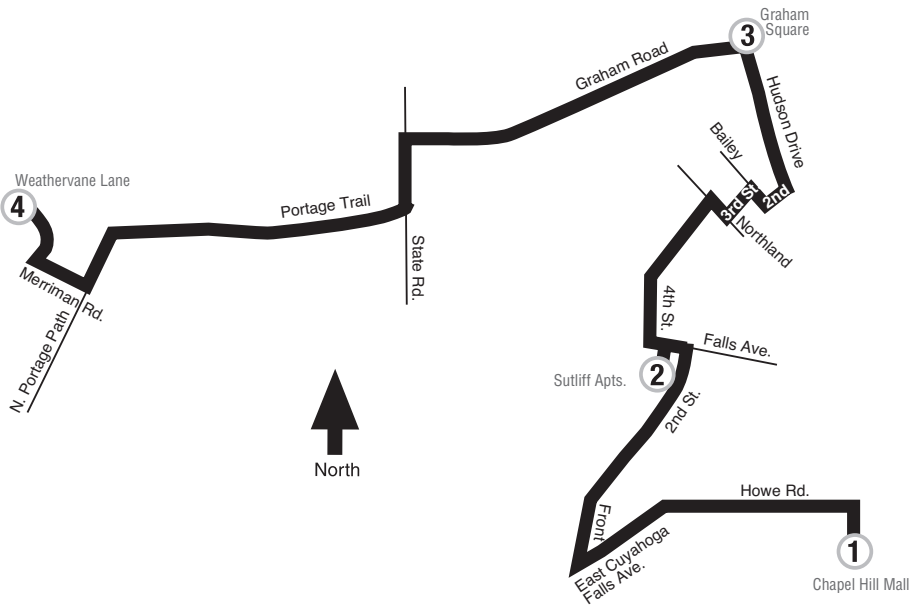

23 Portage / Graham

FROM
Chapel Hill to
Weathervane
Lane

FROM
Chapel Hill to
Weathervane
Lane

MLK JR. Day
January 15, 2007

FROM
Chapel Hill

(Times shown below are departure times)
Monday – Friday

	1 Chapel Hill Mall	2 Sutliff Apts.	3 Graham Square	4 Weathervane Lane	Bus continues to...	
AM	7:04	7:14	7:25	7:40	28 Merriman Valley	☹
	9:15	9:25	9:36	9:50	28 Merriman Valley	
	10:15	10:25	10:38	10:56	Ends	☹
PM	1:25	1:40	1:55	2:07	Ends	☹
	2:40	2:50	3:01	3:15	28 Merriman Valley	
	4:15	4:25	4:38	4:54	Ends	

Monday – Friday Notes:

☹ Trip does not run on this holiday

23 Portage / Graham

WEEKDAYS ONLY

Effective: January 14, 2007

With Service To:

- Chapel Hill Mall
- Sutliff Apartments
- Graham Square
- Weathervane Lane

All Metro Buses are wheelchair accessible

METRO

Regional Transit Authority
416 Kenmore Blvd.
Akron, Ohio 44301
www.akronmetro.org

SERVING SUMMIT COUNTY

For information call

Monday through Friday (8:00 am – 5:30 pm)
Saturday and Sunday (9:00 am – 3:00 pm)