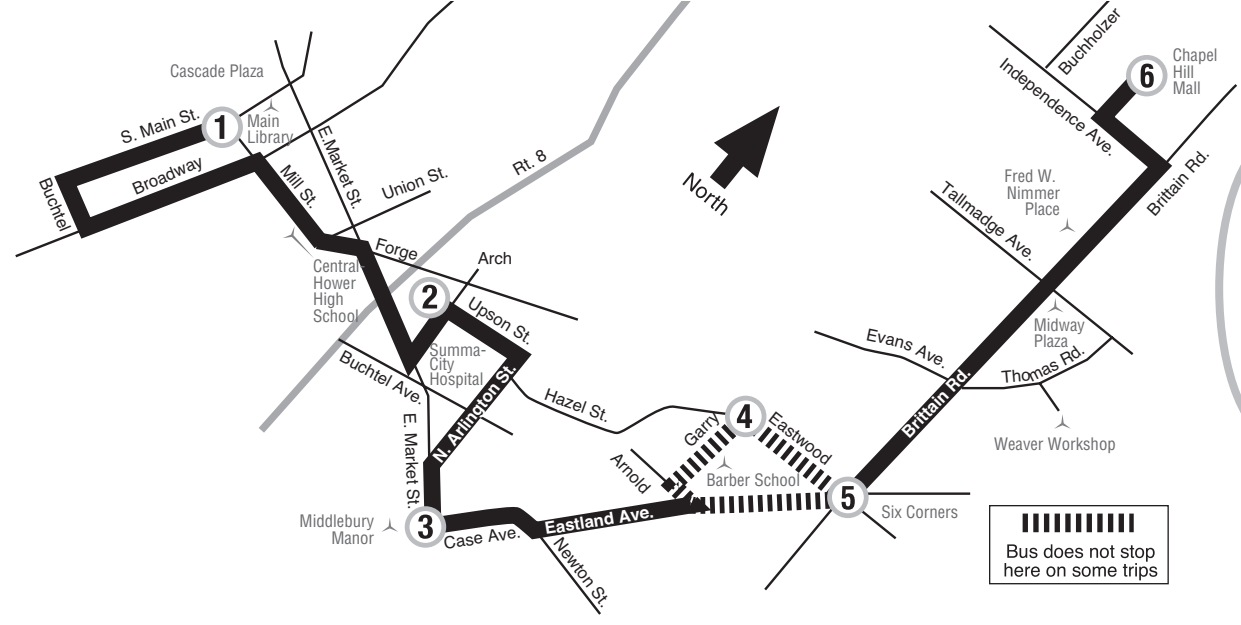

19 Eastland

FROM
Downtown

FROM
Downtown

(Times shown below are departure times)
Monday – Friday

	1 Cascade Plaza	2 City Hospital Arch & Upson	3 Case & E. Market	4 Eastwood & Garry	5 Six Corners	6 Chapel Hill Mall	Bus continues to...	
AM	6:20	6:31	6:36	....	6:45	6:53	10 Howard/Portage Trail	
	7:00	7:11	7:16	7:19	7:22	7:30	10 Howard/Portage Trail	☎
	7:20	7:31	7:36	....	7:45	7:55	Ends	☎
	7:50	8:01	8:06	....	8:15	8:23	10 Howard/Portage Trail	
	8:30	8:41	8:46	8:50	8:53	9:00	10 Howard/Portage Trail	☎
	9:20	9:31	9:36	....	9:45	9:53	10 Howard/Portage Trail	
PM	10:00	10:11	10:16	10:20	10:23	10:31	10 Howard/Portage Trail	☎
	11:00	11:11	11:16	....	11:25	11:33	10 Howard/Portage Trail	
	11:36	11:47	11:52	11:56	11:59	12:09	10 Howard/Portage Trail	☎
	12:36	12:47	12:52	....	1:01	1:09	10 Howard/Portage Trail	☎
	1:06	1:17	1:22	1:26	1:27	1:37	10 Howard/Portage Trail	
	2:05	2:16	2:21	....	2:30	2:41	10 Howard/Portage Trail	☎
	2:36	2:47	2:52	2:56	3:00	3:08	10 Howard/Portage Trail	
	3:34	3:45	3:50	....	3:59	4:06	10 Howard/Portage Trail	☎
	4:00	4:11	4:16	4:20	4:24	4:34	10 Howard/Portage Trail	☎
	4:20	4:31	4:36	....	4:43	4:55	10 Howard/Portage Trail	☎
	5:03	5:14	5:19	5:23	5:26	5:34	10 Howard/Portage Trail	☎
	5:31	5:42	5:47	....	5:55	6:05	59 Chapel Hill Circulator	☎
	5:50	6:01	6:06	6:10	6:13	6:25	Ends	
	6:20	6:31	6:36	....	6:43	6:50	19 Eastland	☎
7:30	7:41	7:46	....	7:53	8:00	10 Howard/Portage Trail	☎	
8:40	8:51	8:56	....	9:03	9:10	10 Howard/Portage Trail	☎	
9:50	10:01	10:06	....	10:13	10:20	10 Howard/Portage Trail	☎	

MLK JR. Day
January 15, 2007

FROM
Downtown

Monday – Friday Notes: .... Bus does not stop   ☎ Trip does not run on this holiday

(Times shown below are departure times)
Saturday

	1 Cascade Plaza	2 City Hospital Arch & Upson	3 Case & E. Market	4 Eastwood & Garry	5 Six Corners	6 Chapel Hill Mall	Bus continues to...	
AM	7:00	7:10	7:14	....	7:20	7:31	10 Howard/Portage Trail	
	8:20	8:30	8:34	....	8:40	8:51	10 Howard/Portage Trail	
	9:40	9:50	9:55	....	10:01	10:12	10 Howard/Portage Trail	
PM	11:00	11:10	11:15	....	11:21	11:32	10 Howard/Portage Trail	
	12:20	12:30	12:35	....	12:41	12:52	10 Howard/Portage Trail	
	1:40	1:50	1:55	....	2:01	2:12	10 Howard/Portage Trail	
	3:00	3:10	3:15	....	3:21	3:32	10 Howard/Portage Trail	
	4:20	4:30	4:35	....	4:41	4:52	10 Howard/Portage Trail	
	5:40	5:50	5:55	....	6:01	6:12	10 Howard/Portage Trail	
	7:00	7:10	7:15	....	7:21	7:31	10 Howard/Portage Trail	
	8:20	8:30	8:35	....	8:41	8:51	10 Howard/Portage Trail	
9:40	9:50	9:55	....	10:01	10:10	Ends		

FROM
Downtown

Saturday Notes: .... Bus does not stop

(Times shown below are departure times)
Sunday