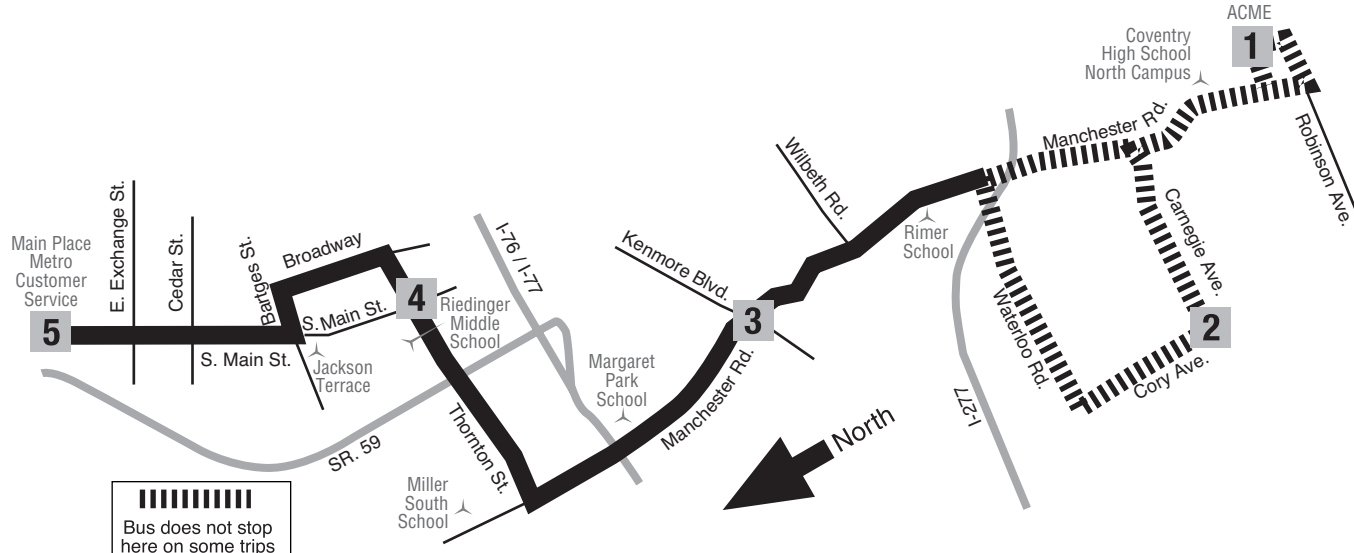

18 Thornton / Manchester

TO Downtown

(Times shown below are departure times)
Monday – Friday

TO Downtown

	1 ACME Manchester Rd.	2 Cory & Carnegie	3 Kenmore & Manchester Rd.	4 Thornton & S. Main	5 Main Place	Bus continues to...	
AM	.....	.....	5:05	5:15	5:30	103 Stow/Hudson	TO Downtown
	5:39	5:45	5:55	6:05	6:20	Line-up, then 34 Cascade Village/Uhler	
	6:11	6:17	6:27	6:37	6:50	34 Cascade Village/Uhler	
	6:38	6:45	6:55	7:07	7:20	Line-up, then 34 Cascade Village/Uhler	
	7:08	7:15	7:25	7:37	7:50	34 Cascade Village/Uhler	
	7:38	7:45	7:55	8:07	8:20	34 Cascade Village/Uhler	
	8:15	8:22	8:30	8:40	8:50	34 Cascade Village/Uhler	
	8:45	8:52	9:00	9:10	9:20	34 Cascade Village/Uhler	
	9:25	9:32	9:40	9:50	10:00	34 Cascade Village/Uhler	
	10:05	10:12	10:20	10:30	10:40	34 Cascade Village/Uhler	
	10:55	11:02	11:10	11:20	11:30	34 Cascade Village/Uhler	
PM	11:30	11:37	11:45	12:00	12:10	34 Cascade Village/Uhler	
	12:15	12:22	12:30	12:40	12:50	34 Cascade Village/Uhler	
	12:55	1:02	1:10	1:20	1:30	34 Cascade Village/Uhler	
	1:35	1:42	1:50	2:00	2:10	34 Cascade Village/Uhler	
	1:55	2:02	2:10	2:20	2:30	34 Cascade Village/Uhler	
	2:50	2:57	3:05	3:15	3:25	34 Cascade Village/Uhler	
	3:40	3:47	3:55	4:05	4:20	Line-up, then 34 Cascade Village/Uhler	
	4:40	4:47	4:55	5:05	5:15	34 Cascade Village/Uhler	
	5:12	5:19	5:27	5:37	5:50	Line-up, then 34 Cascade Village/Uhler	
	5:45B	.....	5:50	6:03	6:20	Line-up, then 34 Cascade Village/Uhler	
	6:58B	.....	7:08	7:16	7:30	Line-up, then 34 Cascade Village/Uhler	
	8:12B	.....	8:22	8:30	8:40	Line-up, then 34 Cascade Village/Uhler	
	9:12B	.....	9:22	9:30	9:40	102 Northfield/Twinsburg	
	10:22B	.....	10:30	10:38	10:50	Line-up, then 18 Thornton/Manchester	

MLK JR. Day
January 15, 2007

Monday – Friday Notes: ..... Bus does not stop
B Bus stays on Manchester Road to Thornton

☎ Trip does not run on this holiday

(Times shown below are departure times)
Saturday

TO Downtown

	1 ACME Manchester Rd.	2 Cory & Carnegie	3 Kenmore & Manchester Rd.	4 Thornton & S. Main	5 Main Place	Bus continues to...	
AM	6:22	6:29	6:39	6:48	7:00	Line-up, then 34 Cascade Village/Uhler	TO Downtown
	7:42	7:49	7:59	8:08	8:20	Line-up, then 34 Cascade Village/Uhler	
	9:02	9:09	9:19	9:28	9:40	Ends	
PM	10:18	10:25	10:35	10:46	11:00	Line-up, then 34 Cascade Village/Uhler	
	11:38	11:45	11:55	12:06	12:20	Line-up, then 34 Cascade Village/Uhler	
	12:58	1:05	1:15	1:26	1:40	Line-up, then 34 Cascade Village/Uhler	
	2:18	2:25	2:35	2:46	3:00	Line-up, then 34 Cascade Village/Uhler	
	3:38	3:45	3:55	4:06	4:20	Line-up, then 34 Cascade Village/Uhler	
	4:58	5:05	5:15	5:26	5:40	Line-up, then 34 Cascade Village/Uhler	
	6:18	6:25	6:35	6:46	7:00	Line-up, then 34 Cascade Village/Uhler	
	7:42	7:49	7:59	8:08	8:20	Line-up, then 34 Cascade Village/Uhler	
	9:02	9:09	9:19	9:28	9:40	Line-up, then 34 Cascade Village/Uhler	

(Times shown below are departure times)
Sunday

TO Downtown