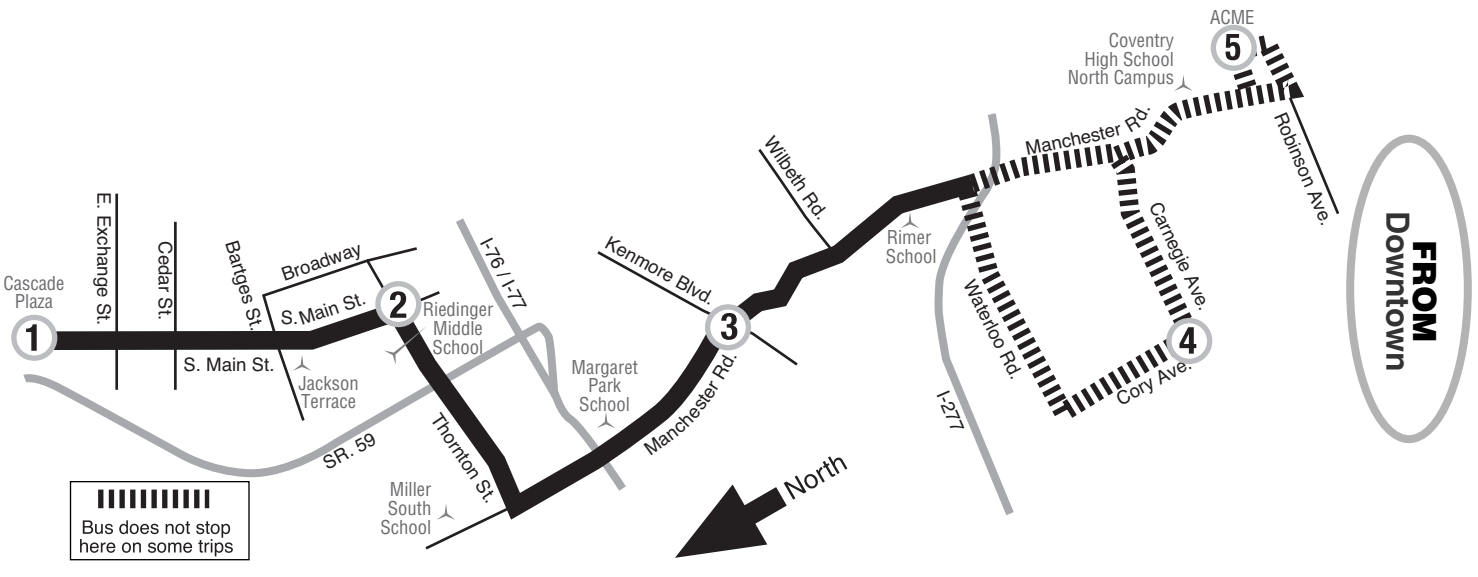

18 Thornton / Manchester

FROM
Downtown

(Times shown below are departure times)
Monday – Friday

	1 Cascade Plaza	2 Thornton & S. Main	3 Kenmore & Manchester Rd.	4 Cory & Carnegie	5 ACME Manchester Rd.	Bus continues to...
AM	6:20	6:28	6:35	6:42	6:48	18 Thornton/Manchester to downtown
	6:50	6:58	7:05	7:12	7:18	18 Thornton/Manchester to downtown
	7:20	7:28	7:35	7:42	7:48	Ends
	7:43	7:51	7:58	8:05	8:11	18 Thornton/Manchester to downtown
	8:17	8:25	8:32	8:39	8:49	Ends
	8:45	8:53	9:00	9:07	9:17	18 Thornton/Manchester to downtown
	9:20	9:28	9:35	9:42	9:52	18 Thornton/Manchester to downtown
	9:48	9:56	10:03	10:10	10:20	Ends
	10:15	10:23	10:30	10:37	10:47	18 Thornton/Manchester to downtown
	10:45	10:53	11:00	11:07	11:17	18 Thornton/Manchester to downtown
PM	11:28	11:36	11:43	11:50	12:00	18 Thornton/Manchester to downtown
	12:08	12:14	12:21	12:28	12:38	18 Thornton/Manchester to downtown
	1:00	1:06	1:13	1:20	1:30	18 Thornton/Manchester to downtown
	2:10	2:16	2:23	2:30	2:40	18 Thornton/Manchester to downtown
	2:50	2:56	3:03	3:10	3:20	18 Thornton/Manchester to downtown
	3:30	3:38	3:45	3:52	4:02	Ends
	3:55	4:03	4:10	4:17	4:27	18 Thornton/Manchester to downtown
	4:35	4:43	4:50	4:57	5:07	18 Thornton/Manchester to downtown
	5:10	5:16	5:23	5:30	5:37	18 Thornton/Manchester to downtown
	5:50	5:58	6:05	6:12	6:22	Ends
6:20	6:26	6:35	6:42	6:49	18 Thornton/Manchester to downtown	
7:30	7:36	7:43	7:50	7:57	18 Thornton/Manchester to downtown	
8:40	8:46	8:52	8:58	9:05	18 Thornton/Manchester to downtown	
9:50	9:56	10:02	10:08	10:15	18 Thornton/Manchester to downtown	
11:00	11:06	11:12	....	....	Ends	

FROM
Downtown

MLK JR. Day
January 15, 2007

FROM
Downtown

Monday – Friday Notes: .... Bus does not stop   ☹ Trip does not run on this holiday

(Times shown below are departure times)
Saturday

	1 Cascade Plaza	2 Thornton & S. Main	3 Kenmore & Manchester Rd.	4 Cory & Carnegie	5 ACME Manchester Rd.	Bus continues to...
AM	7:00	7:06	7:13	7:20	7:28	18 Thornton/Manchester to downtown
	8:20	8:26	8:33	8:40	8:48	18 Thornton/Manchester to downtown
	9:40	9:46	9:53	10:00	10:08	18 Thornton/Manchester to downtown
	11:00	11:08	11:15	11:22	11:28	18 Thornton/Manchester to downtown
PM	12:20	12:28	12:35	12:42	12:48	18 Thornton/Manchester to downtown
	1:40	1:48	1:55	2:02	2:08	18 Thornton/Manchester to downtown
	3:00	3:08	3:15	3:22	3:28	18 Thornton/Manchester to downtown
	4:20	4:28	4:35	4:42	4:48	18 Thornton/Manchester to downtown
	5:40	5:48	5:55	6:02	6:08	18 Thornton/Manchester to downtown
	7:00	7:06	7:13	7:20	7:28	18 Thornton/Manchester to downtown
	8:20	8:26	8:33	8:40	8:48	18 Thornton/Manchester to downtown
	9:40	9:46	9:53	....	....	Ends

FROM
Downtown

Saturday Notes: .... Bus does not stop

(Times shown below are departure times)
Sunday