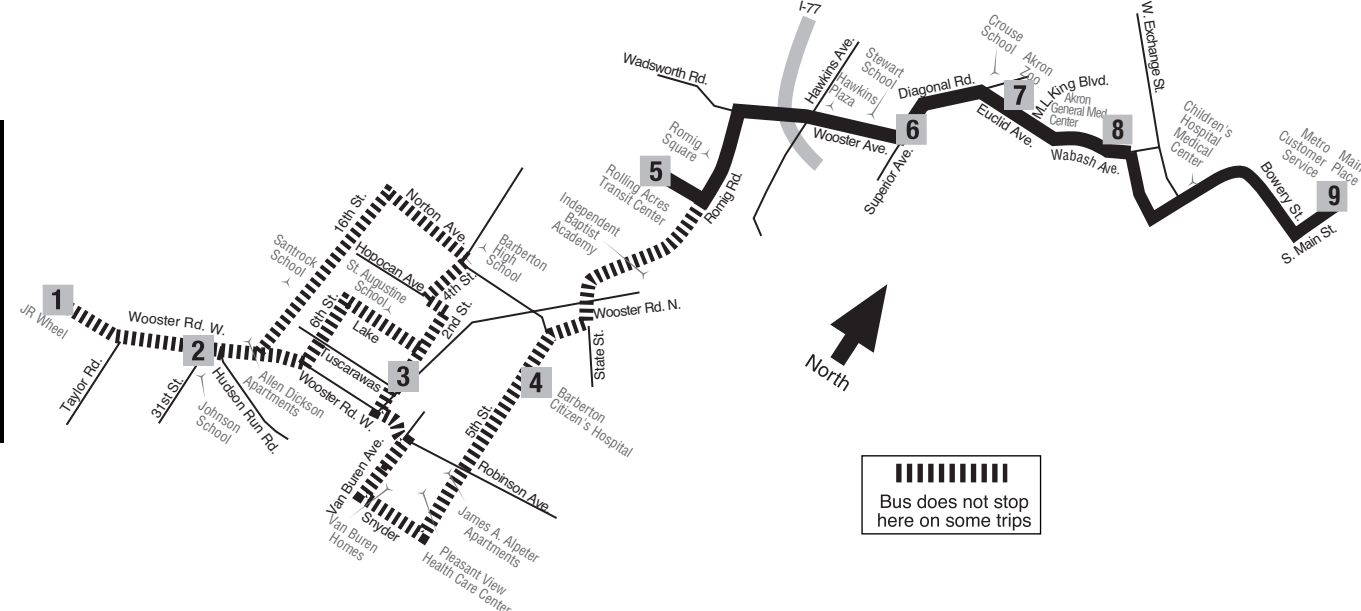

14 Euclid 14X Barberton Express TO Downtown

(Times shown below are departure times) Monday – Friday											TO Downtown
	1 JR Wheel	2 31st & Wooster	3 2nd & Tuscarawas	4 Barberton Citizen's Hospital	5 Rolling Acres Transit Center	6 Wooster & Superior	7 Akron Zoo	8 Akron General Medical Center	9 Main Place	Bus continues to...	
AM	5:11	5:13	5:20	5:30	5:45	5:52	.....	6:05	6:20	Line-up, then 17 Brown/Inman	
	5:50	5:52	5:59	6:09	6:27	6:29	.....	6:43	6:48	17 Brown/Inman	☎
	6:34B	6:36B	6:44B	6:56B	.....	.....	.....	.....	7:20	Ends	☎
	.....	.....	.....	.....	6:50	6:57	.....	7:10	7:20	17 Brown/Inman	☎
	7:04B	7:06B	7:14B	7:24B	.....	.....	.....	.....	7:45	17 Brown/Inman	
	.....	.....	.....	.....	7:20	7:27	.....	7:42C	7:50	4 Delia/White Pond	☎
	.....	.....	.....	.....	7:53	8:00	.....	8:13	8:20	17 Brown/Inman	☎
	8:05	8:07	8:16	8:26	8:40	8:47	.....	9:00	9:07	17 Brown/Inman	
	.....	.....	.....	.....	9:20	9:27	9:35	9:39	9:46	17 Brown/Inman	☎
	9:00	9:02	9:11	9:21	9:34	9:41	9:49	9:54	10:01	103 Stow/Hudson	☎
	.....	.....	.....	.....	10:23	10:30	10:37	10:41	10:48	17 Brown/Inman	☎
	10:22	10:24	10:33	10:43	11:03	11:10	11:17	11:21	11:28	17 Brown/Inman	
PM	.....	.....	11:22	11:32	11:52	11:59	12:06	12:10	12:19	17 Brown/Inman	
	12:24	12:26	12:35	12:45	12:56	1:03	.....	1:16	1:23	17 Brown/Inman	☎
	.....	.....	1:05	1:15	1:42	1:49	1:56	2:00	2:07	17 Brown/Inman	☎
	2:05	2:07	2:16	2:25	2:46	2:53	3:00	3:04	3:11	17 Brown/Inman	
	2:43	2:45A	3:07	3:17	3:28	3:35	.....	3:45	3:55	17 Brown/Inman	
	3:45	3:47	3:56	4:04	4:25	4:32	4:39	4:43	4:50	17 Brown/Inman	☎
	.....	.....	.....	.....	4:47	5:04	5:13	5:17	5:24	17 Brown/Inman	☎
	4:46	4:48	4:57	5:05	5:20	5:27	.....	5:40	5:50	17 Brown/Inman	
	.....	.....	.....	.....	5:52	5:59	.....	6:09	6:20	Line-up, then 17 Brown/Inman	☎
	6:25	6:27	6:36	6:44	7:00	7:07	.....	7:20	7:30	Line-up, then 17 Brown/Inman	☎
	7:25	7:27	7:36	7:44	7:54	.....	.....	.....	.....	14 Euclid	☎
	.....	.....	.....	.....	8:10	8:17	.....	8:30	8:40	Line-up, then 17 Brown/Inman	☎
	.....	.....	9:00	9:08	9:20	9:27	.....	9:40	9:50	Line-up, then 17 Brown/Inman	☎
	9:55	9:57	10:05	10:13	10:25	10:30	.....	10:42	11:00	Line-up, then 17 Brown/Inman	☎
	11:05	11:07	11:16	11:24	11:36	11:41	.....	11:50	12:00	Zone Service	☎

Monday – Friday Notes: ..... Bus does not stop ☎ Trip does not run on this holiday
A Barberton High School trip. Will pick up at 4th and Norton on 4th using Wooster Road to 15th to Norton to 4th. School days only.
B Bus expresses into downtown Akron
C Bus travels straight on Cedar to Main