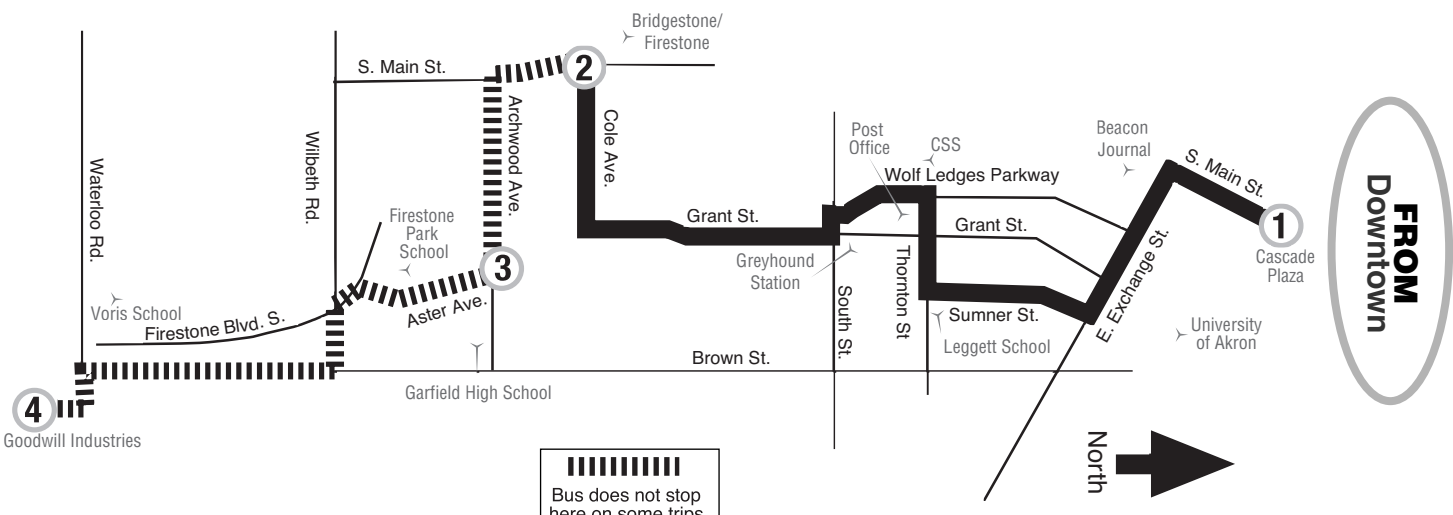

# 13 Grant / Firestone Park

**FROM  
DOWNTOWN**

**FROM  
Downtown**

MLK Jr. Day  
January 15, 2007

**Monday – Friday**  
(Times shown below are departure times)

	1 Cascade Plaza	2 Cole & Main	3 Archwood & Aster	4 Goodwill Industries	Bus continues to...	
AM	6:20	6:35	6:38	6:47	13 Grant/Firestone Park to downtown	
	6:50	7:05	7:08	7:17	13 Grant/Firestone Park to downtown	🚫
	7:20	7:35	7:38B	7:47	13 Grant/Firestone Park to downtown	🚫
	7:38	7:53	7:56	8:05	13 Grant/Firestone Park to downtown	
	8:36	8:51	8:55	9:04	13 Grant/Firestone Park to downtown	🚫
	9:05	9:20	9:24	9:30	Ends	
PM	10:01	10:16	10:20	10:26	13 Grant/Firestone Park to downtown	🚫
	10:53	11:08	11:12	11:18	13 Grant/Firestone Park to downtown	🚫
	<b>12:10</b>	<b>12:25</b>	<b>12:29</b>	<b>12:35</b>	13 Grant/Firestone Park to downtown	
	<b>1:13</b>	<b>1:28</b>	<b>1:32</b>	<b>1:38</b>	13 Grant/Firestone Park to downtown	🚫
	<b>2:20E</b>	<b>2:35</b>	<b>2:38</b>	<b>2:47</b>	13 Grant/Firestone Park to downtown	🚫
	<b>3:00</b>	<b>3:15</b>	<b>3:18</b>	<b>3:25</b>	13 Grant/Firestone Park to downtown	🚫
	<b>3:55</b>	<b>4:10</b>	<b>4:13</b>	<b>4:22</b>	Ends	
	<b>4:20</b>	<b>4:35</b>	<b>4:38</b>	<b>4:47</b>	13 Grant/Firestone Park to downtown	🚫
	<b>4:58</b>	<b>5:13</b>	<b>5:17</b>	<b>5:24</b>	13 Grant/Firestone Park to downtown	
	<b>5:21</b>	<b>5:36</b>	<b>5:39</b>	<b>5:45</b>	13 Grant/Firestone Park to downtown	🚫
	<b>5:50</b>	<b>6:05</b>	<b>6:08</b>	<b>6:17</b>	Ends	
	<b>6:20</b>	<b>6:35</b>	<b>6:38</b>	<b>6:47</b>	13 Grant/Firestone Park to downtown	🚫
	<b>7:30</b>	<b>7:45</b>	<b>7:48</b>	<b>7:57</b>	13 Grant/Firestone Park to downtown	🚫
	<b>8:40</b>	<b>8:52</b>	....	....	Ends	🚫
	<b>9:50</b>	<b>10:05</b>	....	....	Ends	🚫

**Monday – Friday Notes:** .... Bus does not stop      🚫 Trip does not run on this holiday  
 B Straight on Archwood to Brown  
 E Bus travels on Summer, Cross, Allyn, & Thornton Streets school days only