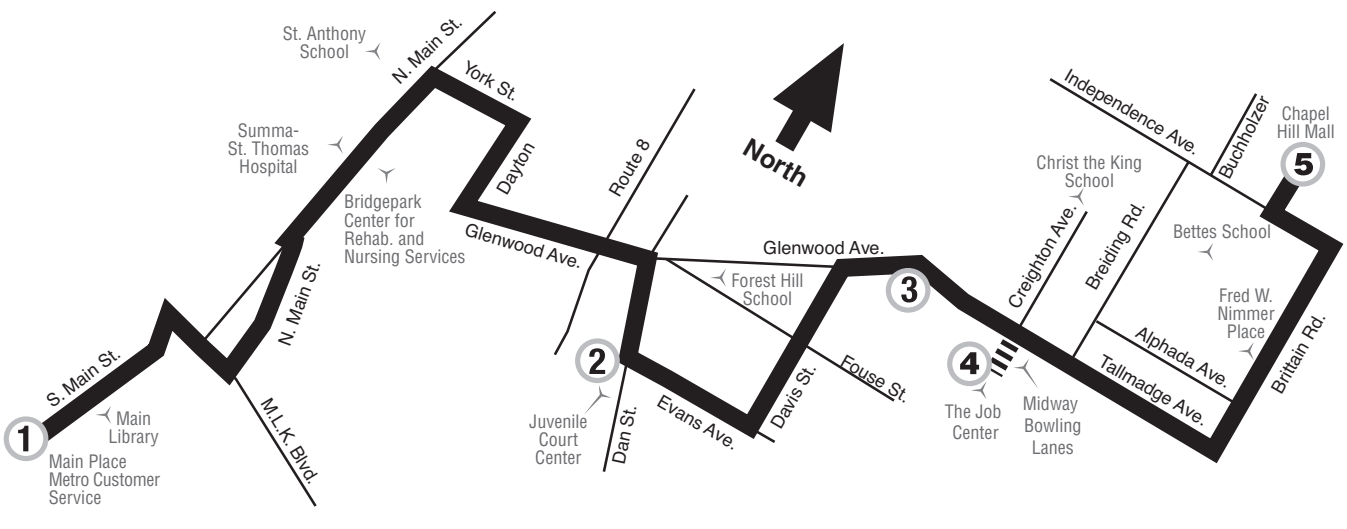

12 Tallmadge Hill

FROM DOWNTOWN

Monday – Friday
(Times shown below are departure times)

	1 Main Place	2 Evans & Dan	3 Tallmadge & Glenwood	4 The Job Center	5 Chapel Hill Mall	Bus continues to...	
AM	6:20	6:25	6:33	6:43	12 Tallmadge Hill	
	6:43	6:48	6:56	7:06	12 Tallmadge Hill	♿
	7:20	7:25	7:33	7:43	12 Tallmadge Hill	♿
	7:40	7:53	7:57	8:01	8:07	Ends	
	8:00	8:14	8:18	8:22	8:30	12 Tallmadge Hill	♿
	8:25	8:40	8:44	8:48	8:56	12 Tallmadge Hill	
	8:51	9:05	9:09	9:13	9:20	12 Tallmadge Hill	♿
	9:43	9:58	10:02	10:06	10:13	12 Tallmadge Hill	♿
PM	11:01	11:15	11:19	11:22	11:29	12 Tallmadge Hill	
	11:55	12:14	12:18	12:21	12:28	12 Tallmadge Hill	♿
	1:10	1:24	1:28	1:31	1:38	12 Tallmadge Hill	
	2:15	2:29	2:33	2:36	2:45	Ends	♿
	3:05	3:20	3:25	3:29	3:36	12 Tallmadge Hill	♿
	3:55	4:10	4:14	4:18	4:25	12 Tallmadge Hill	♿
	4:10	4:25	4:29	4:39	12 Tallmadge Hill	♿
	5:20	5:25	5:33	5:43	12 Tallmadge Hill	♿
	5:50	5:55	6:03	6:13	Ends	
	6:20	6:25	6:33	6:43	12 Tallmadge Hill	♿
7:30	7:35	7:43	7:53	34 Cascade Village/Uhler	♿	
8:40	8:45	8:53	9:03	12 Tallmadge Hill	♿	

Monday – Friday Notes: Bus does not stop ♿ Trip does not run on this holiday

FROM DOWNTOWN

Saturday
(Times shown below are departure times)

	1 Main Place	3 Tallmadge & Glenwood	5 Chapel Hill Mall	Bus continues to...	
AM	7:00	7:13	7:23	34 Cascade Village/Uhler to downtown	
	8:20	8:33	8:43	34 Cascade Village/Uhler to downtown	
	9:40	9:53	10:03	34 Cascade Village/Uhler to downtown	
PM	11:00	11:13	11:23	34 Cascade Village/Uhler to downtown	
	12:20	12:33	12:43	34 Cascade Village/Uhler to downtown	
	1:40	1:53	2:03	34 Cascade Village/Uhler to downtown	
	3:00	3:13	3:23	34 Cascade Village/Uhler to downtown	
	4:20	4:33	4:43	34 Cascade Village/Uhler to downtown	
	5:40	5:53	6:03	34 Cascade Village/Uhler to downtown	
	7:00	7:13	7:23	34 Cascade Village/Uhler to downtown	
	8:20	8:33	8:43	34 Cascade Village/Uhler to downtown	