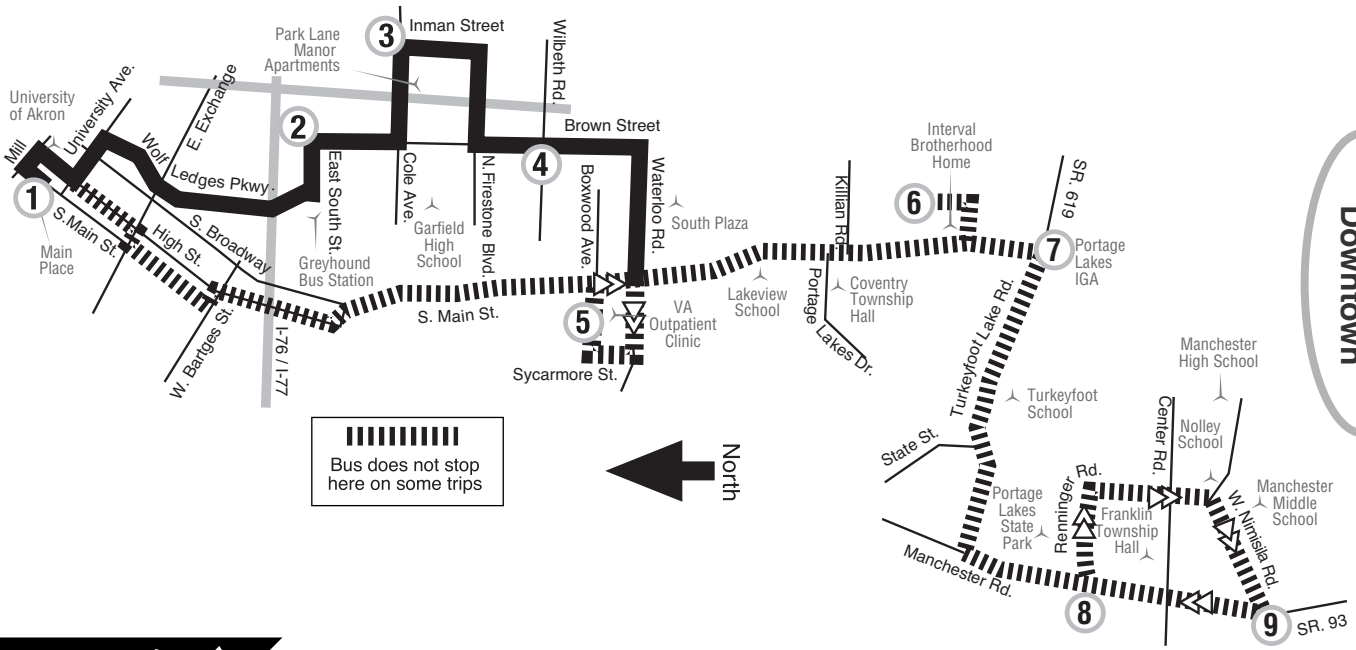

111 South Main / Waterloo

FROM DOWNTOWN

FROM Downtown

MLK JR. Day
January 15, 2007

(Times shown below are departure times)
Monday – Friday

	1 Main Place	2 Brown & E. South Street	3 Cole & Inman	4 Wilbeth & Brown	5 VA Clinic	6 Interval Brotherhood (IBH)	7 SR. 619 & S. Main	8 SR. 93 & Renninger	9 SR. 93 & Nimisila	Bus continues to...
AM	7:36	7:46	7:51	7:56	8:08	111 S. Main/Waterloo
	8:51	9:01	9:08	9:11	9:18	111 S. Main/Waterloo
	9:55	10:05	10:12	10:15	10:22X	10:35	111 S. Main/Waterloo
	11:18	11:28	11:35	11:38	11:45	111 S. Main/Waterloo
PM	12:22	12:32	12:39	12:42	12:49	111 S. Main/Waterloo
	1:26	1:36	1:43	1:46	1:53X	2:06	111 S. Main/Waterloo
	2:51	3:01	3:08	3:11	3:18	111 S. Main/Waterloo
	3:56	4:06	4:13	4:16	4:27X	4:40	111 S. Main/Waterloo
	5:25	5:38X	5:43Y	5:46	5:55	6:08	Ends

FROM Downtown

Monday – Friday Notes: Bus does not stop X Bus does not pull around to back of VA Clinic on this trip; stays straight on S. Main
Y Bus does not pull into IBH on this trip ☹ Trip does not run on this holiday

111 South Main / Waterloo

WEEKDAYS ONLY

Effective: January 14, 2007

With Service To:

- Portage Lakes State Park
- Interval Brotherhood Home
- Portage Lakes IGA
- VA Clinic
- Akron University
- Community Support Services
- Park Lane Manor
- Main Post Office

All Metro Buses are wheelchair accessible

METRO

Regional Transit Authority
416 Kenmore Blvd.
Akron, Ohio 44301
www.akronmetro.org

SERVING SUMMIT COUNTY

For information call

Monday through Friday (8:00 am – 5:30 pm)