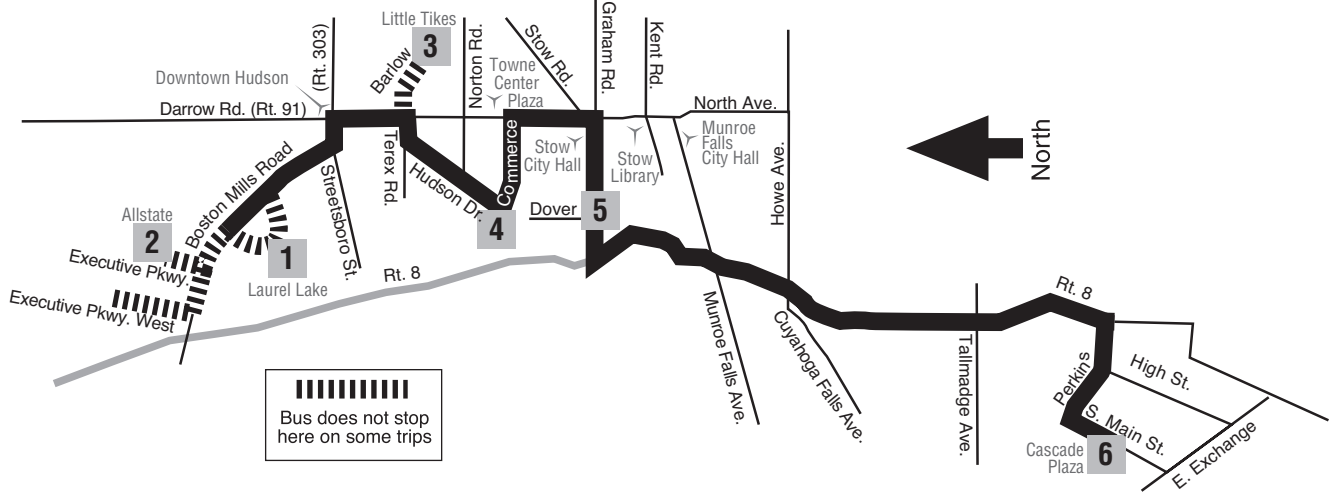

Weatherline
RTA of Summit County
 Time, Temp & Forecast
(330) 869-8686
 METRO RTA of Summit County
 Updated by 1590 WAKR

103 Stow / Hudson

TO Downtown

(Times shown below are departure times)
Monday – Friday

TO Downtown

	1 Laurel Lake	2 Executive Parkway Allstate	3 Little Tikes	4 Commerce & Hudson Drive	5 Graham & Dover	6 Cascade Plaza	Bus continues to...	MLK JR. Day January 15, 2007	TO Downtown
AM	6:20	6:35	6:43	6:51	7:10	103 Stow/Hudson	☎	
	7:20	7:35	7:43	7:51	8:05	Ends		
	8:05	8:20	8:28	8:35	8:50	Ends	☎	
	8:25	8:40	8:48	8:55	9:07	Ends		
	11:00	11:10	11:18	11:45	24 Lakeshore	☎	
PM	3:20	3:25	3:40	3:50	4:00	4:20	Ends	☎	
	4:20	4:25	4:40	4:50	5:00	5:20	103 Stow/Hudson		
	5:05	5:30	5:40	6:05	103 Stow/Hudson	☎	
	6:40	6:45	6:58	7:06	7:14	7:30	Ends	☎	
	10:15	10:25	10:37	10:50	Ends	☎	
	11:20	11:30	11:42	11:55	Ends	☎	
	12:20	12:30	12:40	Zone Service	☎	