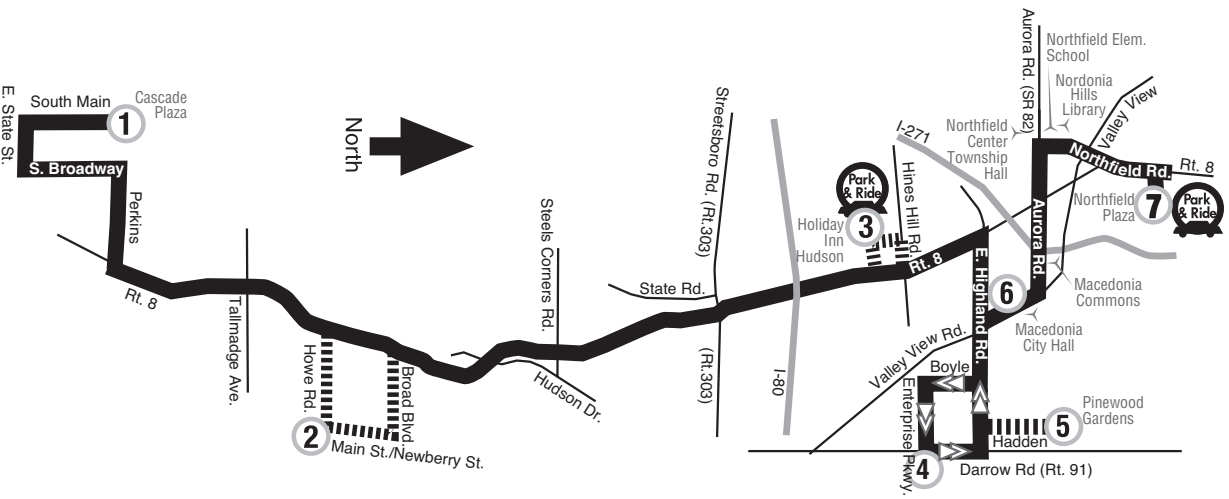

102 Northfield / Twinsburg

FROM
Downtown

FROM
Downtown

(Times shown below are departure times)
Monday – Friday

	1 Cascade Plaza	2 Howe & Main	3 Holiday Inn Hudson Park & Ride	4 Enterprise & Route 91	5 Pinewood Gardens	6 Cliffview & Valley View	7 Northfield Plaza Park & Ride	Bus continues to...	MLK Jr. Day January 15, 2007
AM	5:30	5:45	6:22	6:27	6:45	102 Northfield/Twinsburg to downtown	☹
	6:20	6:35	6:48	7:08	7:14	7:34	102 Northfield/Twinsburg to downtown	
	7:20	7:35	7:48	8:08	8:10	8:16	8:40	102 Northfield/Twinsburg to downtown	
	8:00	8:30	8:50	8:52	8:58	9:20	Ends	☹
PM	12:00	12:30	12:50	12:55	1:06	1:20	102 Northfield/Twinsburg to downtown	
	3:10	3:30	3:50	3:53	3:58	4:15	102 Northfield/Twinsburg to downtown	
	4:35	5:00	5:20	5:22	5:30	5:51	102 Northfield/Twinsburg to downtown	☹
	5:50	6:10	6:30	6:32	6:38	6:52	102 Northfield/Twinsburg to downtown	
	8:40	9:10	9:20	9:32	102 Northfield/Twinsburg to downtown	☹
	9:50	10:20	10:26	10:38	102 Northfield/Twinsburg to downtown	☹

FROM
Downtown

Monday – Friday Notes: Bus does not stop ☹ Trip does not run on this holiday

102 Northfield / Twinsburg

MONDAY THROUGH FRIDAY ONLY

Effective: January 14, 2007

With Service To:

- Northfield Plaza
- Macedonia Commons
- Holiday Inn – Hudson
- Pinewood Gardens

All Metro Buses are wheelchair accessible

Regional Transit Authority
416 Kenmore Blvd.
Akron, Ohio 44301
www.akronmetro.org

SERVING SUMMIT COUNTY

For information call
Monday through Friday (8:00 am – 5:30 pm)
Saturday and Sunday (9:00 am – 3:00 pm)
Akron & Southern Summit County
330-762-0341