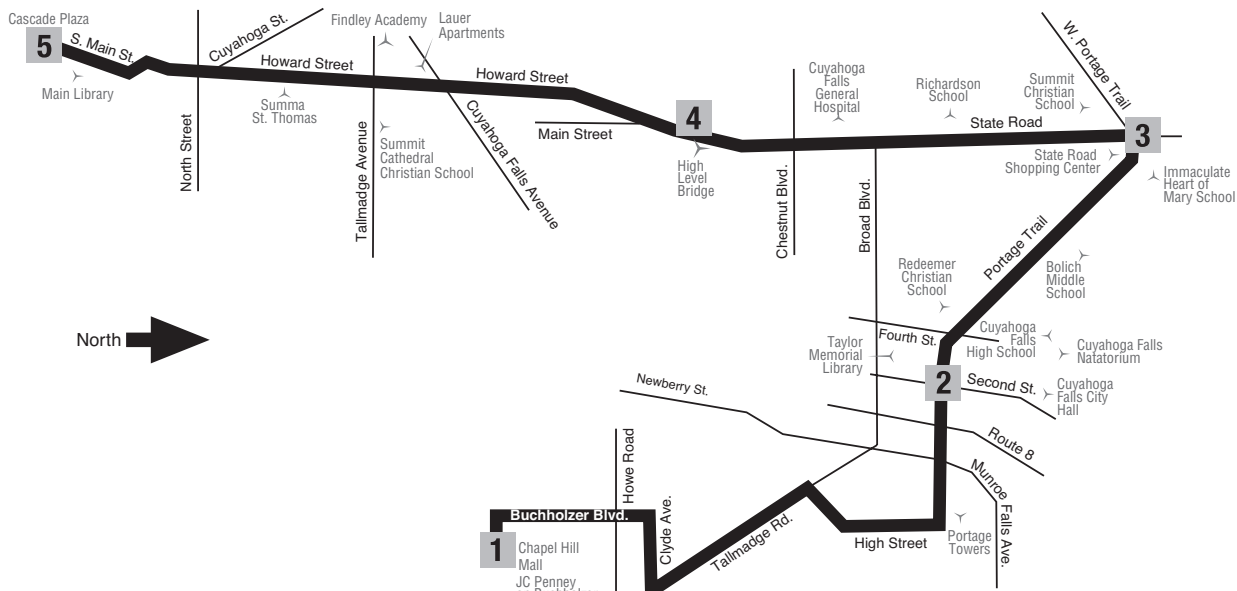

10 Howard / Portage Trail

TO Downtown

(Times shown below are departure times)
Monday – Friday

	1 Chapel Hill Mall	2 2nd & Portage Trail	3 State & Portage Trail	4 High Level Bridge	5 Cascade Plaza	Bus continues to...	MLK JR. Day January 15, 2007	
AM	4:56	5:02	5:07	5:15	5:30	Line-up then, 8 Kenmore/Barberton	☎	
	5:37	5:47	5:52	5:58	6:20	110 Green/Springfield		
	6:40	6:50	6:55	7:01	7:20	Line-up, then 19 Eastland	☎	
	7:08	7:18	7:23	7:29	7:50	19 Eastland		
	7:45	7:55	8:00	8:06	8:30	19 Eastland	☎	
	8:38	8:48	8:53	8:59	9:20	19 Eastland		
	9:15	9:25	9:30	9:36	10:00	19 Eastland	☎	
	10:08	10:18	10:23	10:29	11:00	19 Eastland		
	10:45	10:55	11:00	11:06	11:36	19 Eastland	☎	
	PM	11:55	12:05	12:10	12:16	12:36	19 Eastland	☎
12:25		12:35	12:40	12:46	1:06	19 Eastland	☎	
1:24		1:34	1:39	1:45	2:05	19 Eastland	☎	
1:55		2:05	2:10	2:16	2:36	19 Eastland		
2:53		3:03	3:08	3:14	3:34	19 Eastland	☎	
3:24		3:34	3:39	3:45	4:00	19 Eastland		
4:22		4:32	4:37	4:43	5:03	19 Eastland	☎	
4:56		5:06	5:11	5:17	5:31	19 Eastland	☎	
5:10		5:20	5:25	5:31	5:50	Line-up, then 13 Grant/Firestone		
5:45		5:55	6:00	6:06	6:20	Line-up, then 19 Eastland	☎	
6:50	7:00	7:05	7:11	7:30	Line-up, then 19 Eastland	☎		
8:05	8:15	8:20	8:26	8:40	Line-up, then 19 Eastland	☎		
9:15	9:25	9:30	9:36	9:50	Line-up, then 24 Lakeshore	☎		
10:25	10:35	10:40	10:46	11:00	Ends	☎		

☎ Trip does not run on this holiday

(Times shown below are departure times)
Saturday

	1 Chapel Hill Mall	2 2nd & Portage Trail	3 State & Portage Trail	4 High Level Bridge	5 Cascade Plaza	Bus continues to...	
AM	.....	.....	5:36	5:41	6:00	Line-up, then 8 Kenmore/Barberton	
	6:24	6:31	6:36	6:41	7:00	Line-up, then 19 Eastland	
	7:44	7:51	7:56	8:01	8:20	Line-up, then 19 Eastland	
	8:14	8:21	8:26	8:31	8:50	Line-up, then 10 Howard/Portage Trail	
	9:04	9:11	9:17	9:24	9:40	Line-up, then 19 Eastland	
	9:44	9:51	9:57	10:03	10:20	Line-up, then 10 Howard/Portage Trail	
	10:24	10:31	10:37	10:44	11:00	Line-up, then 19 Eastland	
	10:55	11:02	11:08	11:14	11:30	Line-up, then 10 Howard/Portage Trail	
	PM	11:44	11:51	11:57	12:03	12:20	Line-up, then 19 Eastland
		12:24	12:31	12:37	12:43	1:00	Line-up, then 10 Howard/Portage Trail
1:04		1:11	1:17	1:23	1:40	Line-up, then 19 Eastland	
1:34		1:42	1:50	1:56	2:10	Line-up, then 10 Howard/Portage Trail	
2:24		2:31	2:37	2:43	3:00	Line-up, then 19 Eastland	
3:04		3:11	3:17	3:23	3:40	Line-up, then 10 Howard/Portage Trail	
3:44		3:51	3:58	4:05	4:20	Line-up, then 19 Eastland	
4:35		4:42	4:48	4:55	5:12	Line-up, then 10 Howard/Portage Trail	
5:04		5:11	5:18	5:24	5:40	Line-up, then 19 Eastland	
5:37		5:44	5:49	5:55	6:10	Line-up, then 10 Howard/Portage Trail	
6:24	6:31	6:36	6:42	7:00	Line-up, then 19 Eastland		
7:44	7:51	7:56	8:01	8:20	Line-up, then 19 Eastland		
9:04	9:11	9:16	9:21	9:40	Line-up, then 19 Eastland