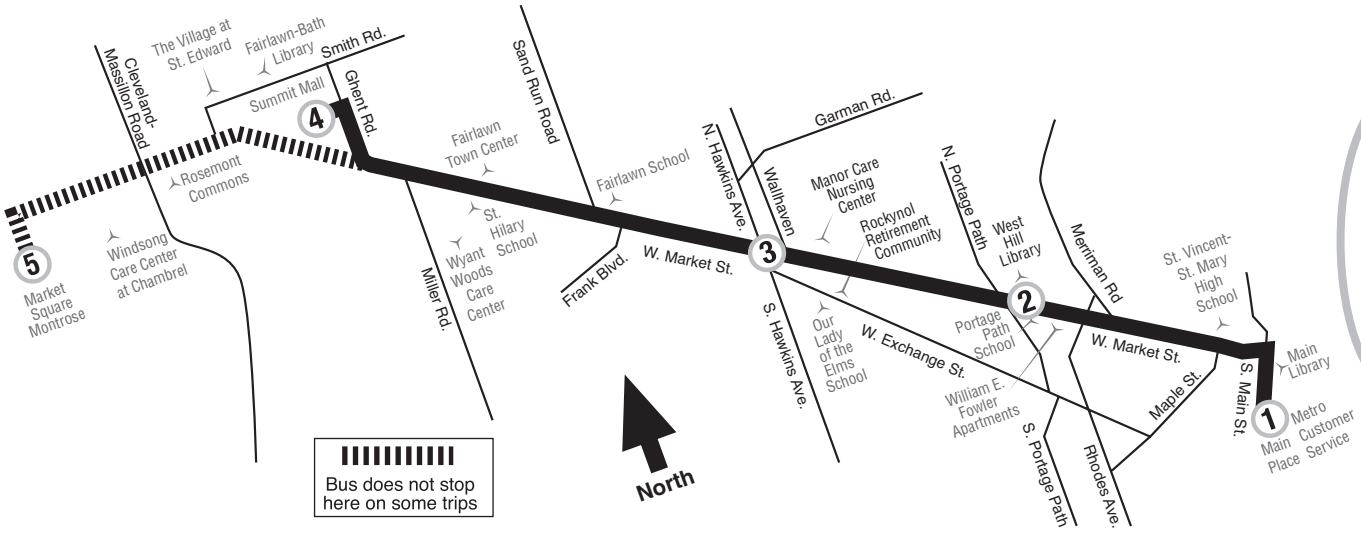

1 West Market

FROM
Downtown

Monday – Friday
(Times shown below are departure times)

	1 Main Place	2 W. Market & Casterton	3 Wallhaven/W. Market	4 Summit Mall	5 Market Square/Montrose	Bus continues to...	
AM	5:30	5:37	5:42	5:55	6:03	1 West Market to downtown	FROM Downtown
	6:20	6:28	6:33	6:48M	....	1 West Market to downtown	
	6:40	6:48	6:53	7:05	....	1 West Market to downtown	
	7:00	7:09	7:14	7:30	....	1 West Market to downtown	
	7:20	7:29	7:34	7:49	....	1 West Market to downtown	
	7:40	7:49	7:54	8:09	....	101 Richfield/Bath	
	8:05	8:14	8:19	8:34	....	1 West Market to downtown	
	8:23	8:32	8:37	8:52	....	1 West Market to downtown	
	8:47	8:56	9:02	9:16	....	1 West Market to downtown	
	9:22	9:31	9:36	9:51	....	1 West Market to downtown	
	9:52	10:01	10:06	10:21	....	1 West Market to downtown	
	10:22	10:31	10:36	10:51	....	1 West Market to downtown	
10:52	11:01	11:06	11:21	....	1 West Market to downtown		
PM	11:22	11:31	11:36	11:51	....	1 West Market to downtown	FROM Downtown
	11:52	12:01	12:06	12:21M	....	1 West Market to downtown	
	12:22	12:31	12:36	12:51	....	1 West Market to downtown	
	12:39	12:48	12:53	1:08	....	1 West Market to downtown	
	1:22	1:31	1:36	1:51	....	1 West Market to downtown	
	1:44	1:53	1:58	2:13	....	1 West Market to downtown	
	2:00	2:09	2:14	2:29	....	1 Ends	
	2:19	2:28	2:33	2:48	....	1 West Market to downtown	
	2:44	2:53	2:58	3:13	....	1 West Market to downtown	
	3:12	3:21	3:26	3:41	....	1 West Market to downtown	
	3:29	3:38	3:43	3:58	....	1 West Market to downtown	
	3:55	4:04	4:09	4:24	....	1 West Market to downtown	
	4:07	4:16	4:21	4:36	....	1 West Market to downtown	
	4:37	4:46	4:51	5:06	....	1 West Market to downtown	
	4:59	5:08	5:13	5:28	....	1 West Market to downtown	
	5:27	5:36	5:41	5:56	6:10	Ends	
	5:50	5:59	6:04	6:19	6:30	1 West Market to downtown	
	6:20	6:29	6:34	6:49	....	Ends	
7:30	7:39	7:44	7:56	....	1 West Market to downtown		
8:40	8:49	8:54	9:06	....	1 West Market to downtown		
9:50	9:59	10:04	10:19	....	1 West Market to downtown		
11:00	11:08	11:13	11:23	....	1 West Market to downtown		

Monday – Friday Notes: .... Bus does not stop M - Meets #50 Montrose Circulator Trip does not run on this holiday