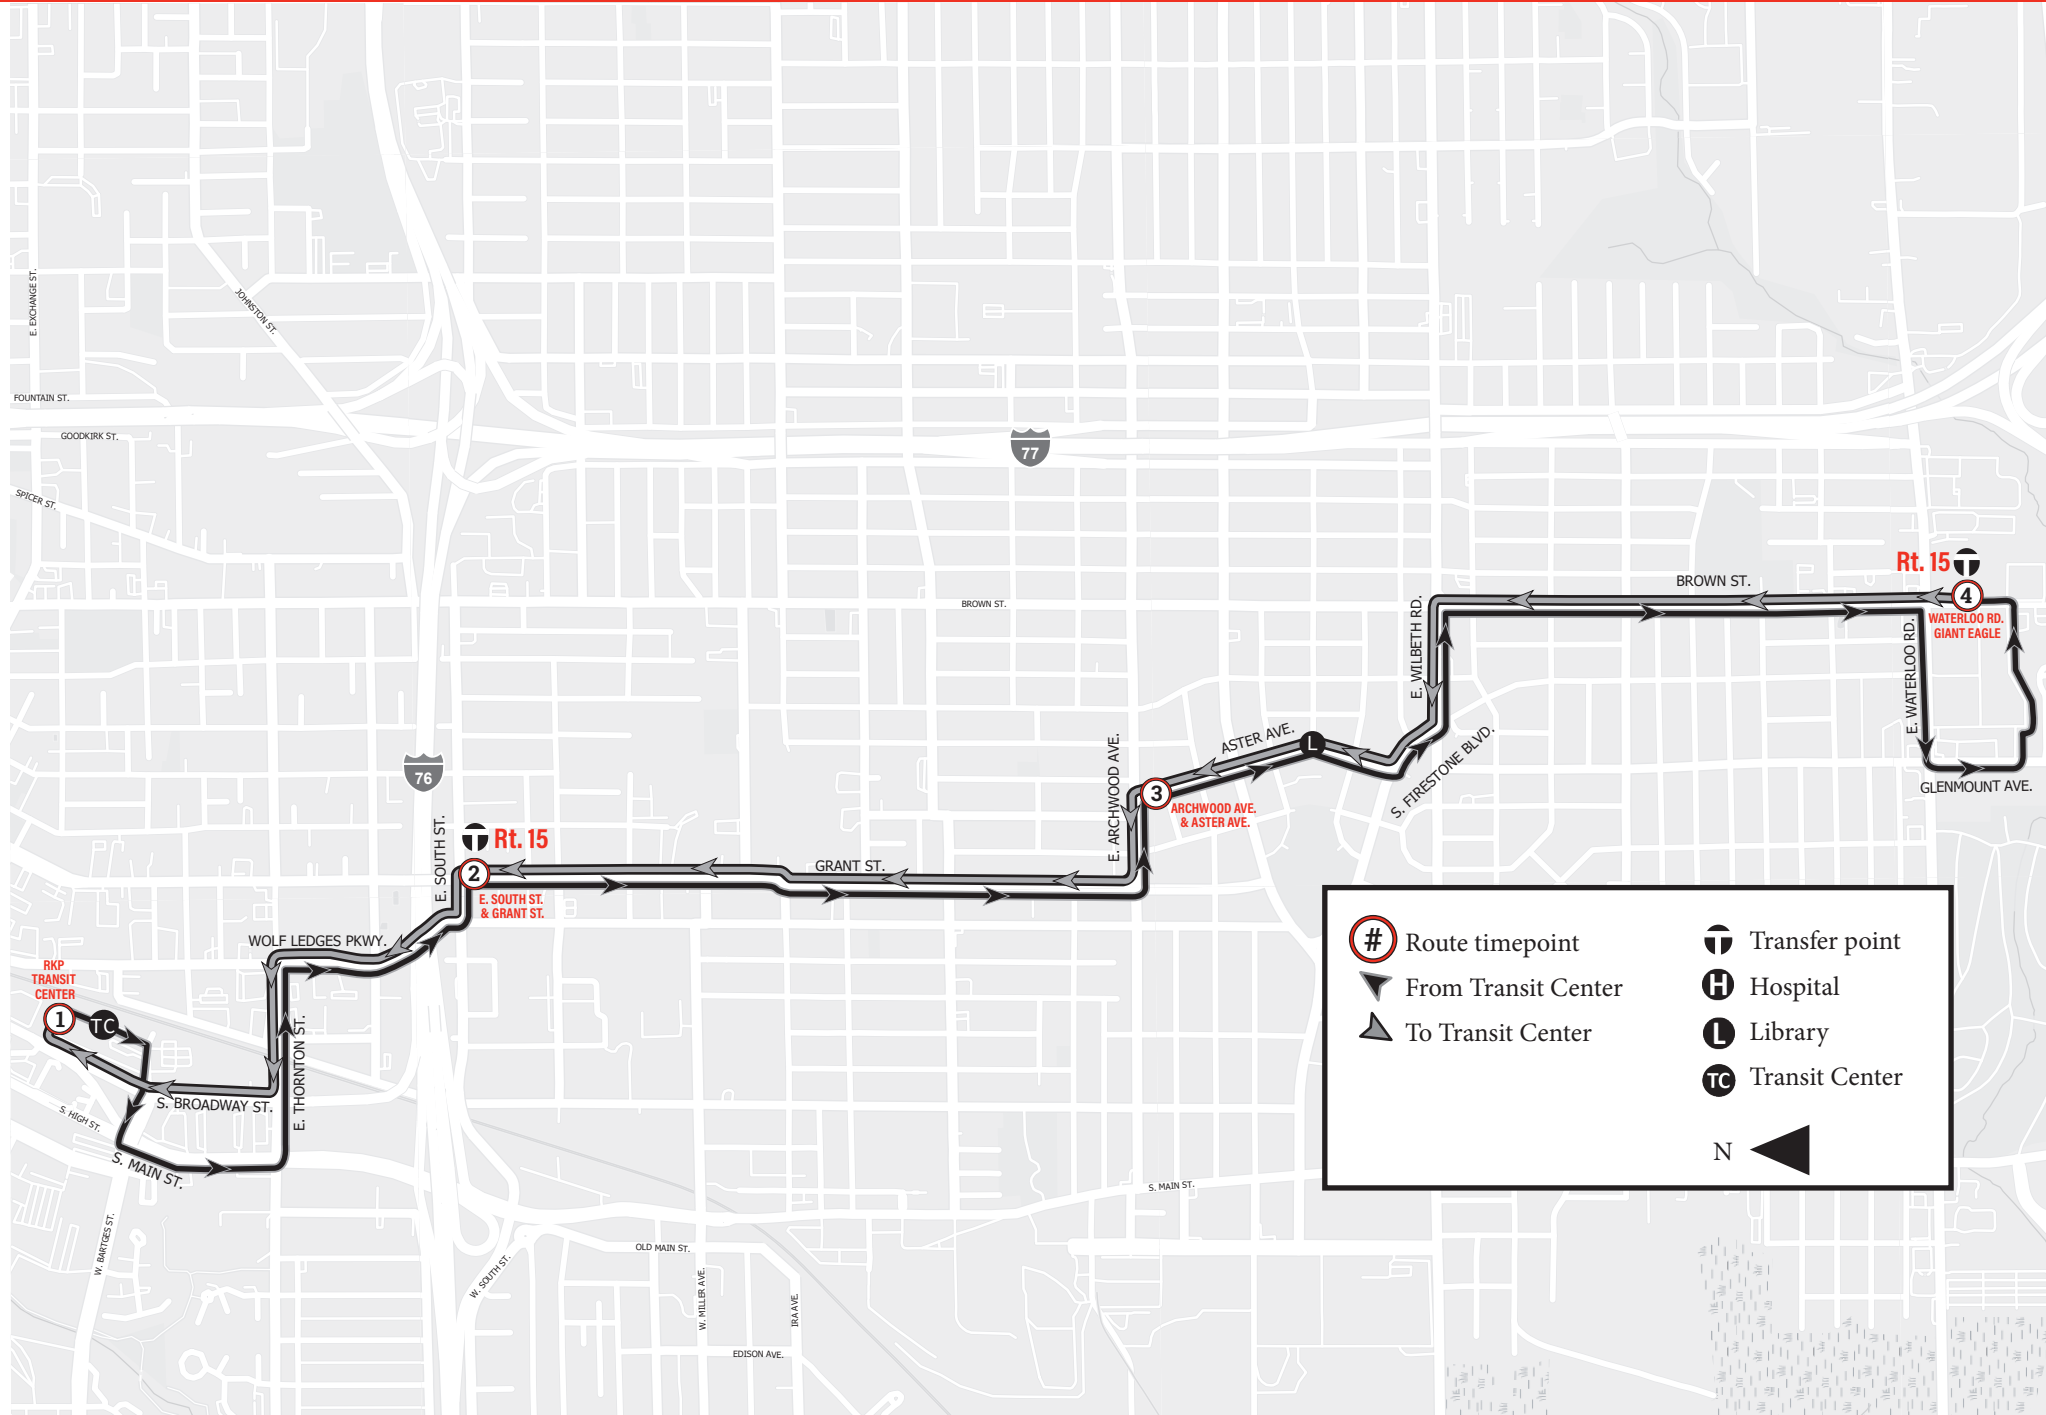

Route 13: Grant/Firestone Weekday Schedule

METRO FAQ

FROM RKP Transit Center						TO RKP Transit Center				
RKP Transit Center	E. South St. & Grant St.	Archwood Ave. & Aster Ave.	Waterloo Rd. Giant Eagle	The bus continues to the following...		Waterloo Rd. Giant Eagle	Archwood Ave. & Aster Ave.	E. South St. & Grant St.	RKP Transit Center	The bus continues to the following...
1	2	3	4			4	3	2	1	
WEEKDAY SCHEDULE A.M.										
A.M.	5:30	5:36	5:41	5:48	Rt. 13	5:08	5:14	5:19	5:25	Rt. 13
	6:00	6:07	6:12	6:19	Rt. 13	5:35	5:41	5:46	5:52	Rt. 13
	6:30	6:37	6:42	6:49	Rt. 13	5:51	5:57	6:02	6:09	Rt. 16
	7:00	7:07	7:12	7:19	Rt. 13	6:22	6:29	6:34	6:41	Rt. 16
	7:15	7:22	7:27	7:34	Rt. 13	6:52	6:59	7:04	7:11	Rt. 13
	7:30	7:37	7:42	7:49	Rt. 13	7:22	7:29	7:34	7:41	Rt. 10
	7:45	7:52	7:57	8:04	Rt. 13	7:37	7:44	7:49	7:56	Ends
	8:00	8:07	8:12	8:19	Rt. 13	7:52	7:59	8:04	8:11	Rt. 13
	8:15	8:22	8:27	8:34	Rt. 13	8:07	8:14	8:19	8:26	Rt. 13
	8:30	8:37	8:42	8:49	Rt. 13	8:22	8:29	8:34	8:41	Rt. 20
	8:45	8:52	8:57	9:04	Rt. 13	8:37	8:44	8:49	8:56	Rt. 13
	9:00	9:06	9:12	9:19	Rt. 13	8:52	8:59	9:04	9:10	Rt. 19
	9:15	9:21	9:27	9:34	Rt. 13	9:07	9:13	9:18	9:24	Rt. 13
	9:30	9:36	9:42	9:49	Rt. 13	9:22	9:28	9:33	9:39	Rt. 22
	9:45	9:51	9:57	10:04	Rt. 13	9:37	9:43	9:48	9:54	Rt. 13
	10:00	10:06	10:12	10:19	Rt. 13	9:52	9:58	10:03	10:09	Rt. 13
	10:15	10:21	10:27	10:34	Rt. 13	10:07	10:13	10:18	10:24	Rt. 13
	10:30	10:36	10:42	10:49	Rt. 13	10:22	10:28	10:33	10:39	Rt. 13
	10:45	10:51	10:57	11:04	Rt. 13	10:37	10:43	10:48	10:54	Rt. 13
	11:00	11:06	11:12	11:19	Rt. 13	10:52	10:58	11:03	11:09	Rt. 19
	11:15	11:21	11:27	11:34	Rt. 13	11:07	11:13	11:18	11:24	Rt. 40
	11:30	11:36	11:42	11:49	Rt. 13	11:22	11:28	11:33	11:39	Rt. 16
	11:45	11:51	11:57	12:04	Rt. 13	11:37	11:43	11:48	11:54	Rt. 13
						11:52	11:58	12:03	12:09	Rt. 13